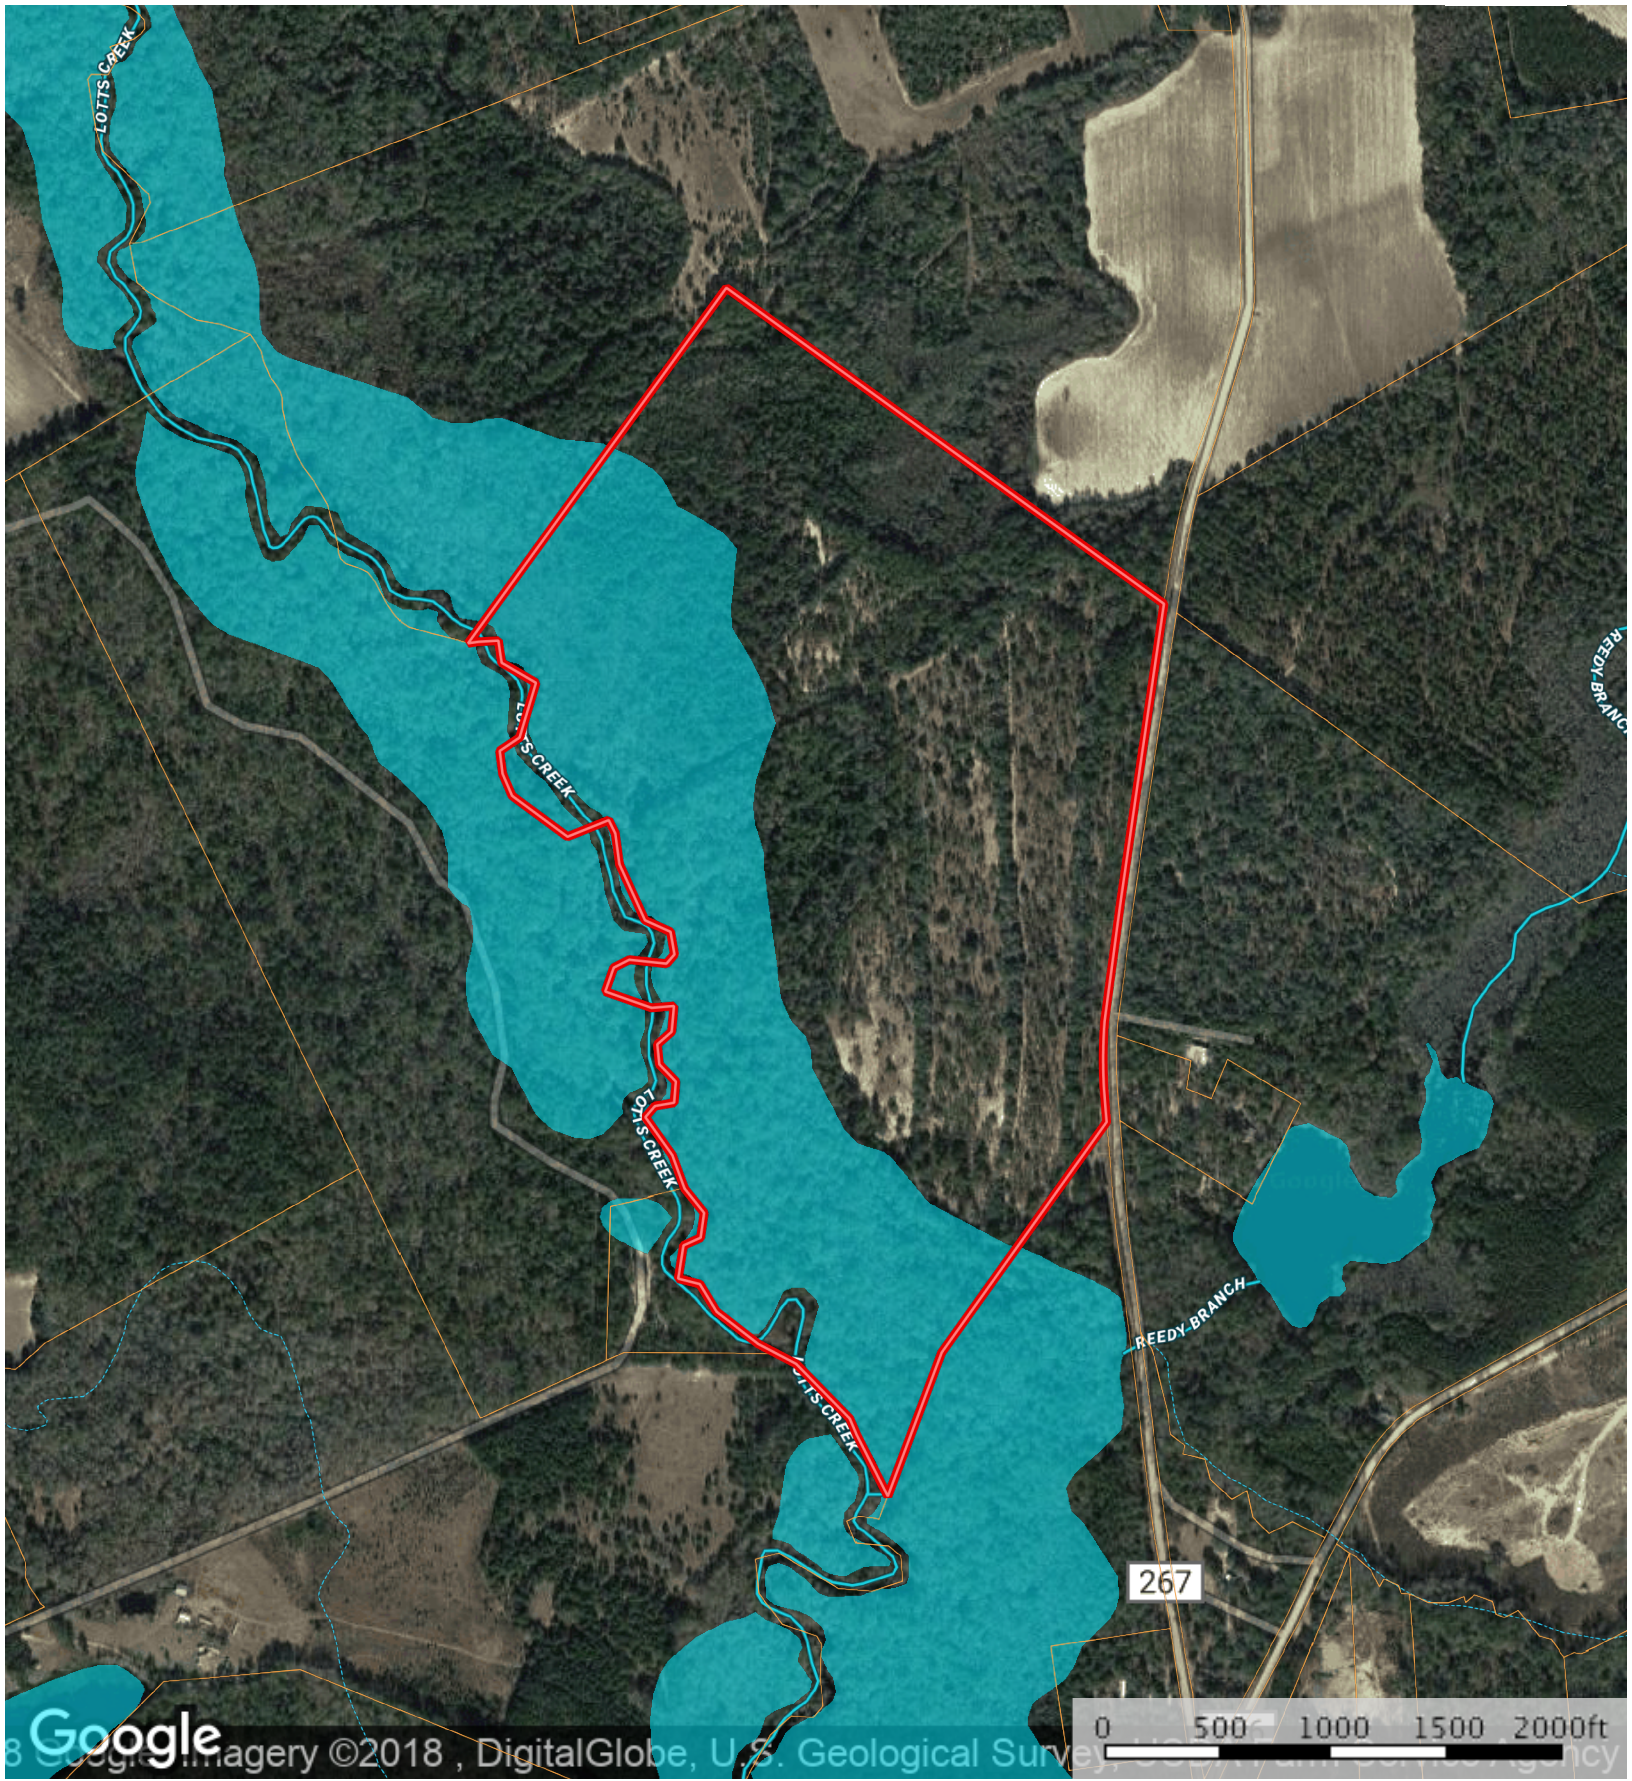

Lotts Creek

Bulloch County, Georgia, AC +/-

- Boundary
- Stream, Intermittent
- River/Creek
- Water Body