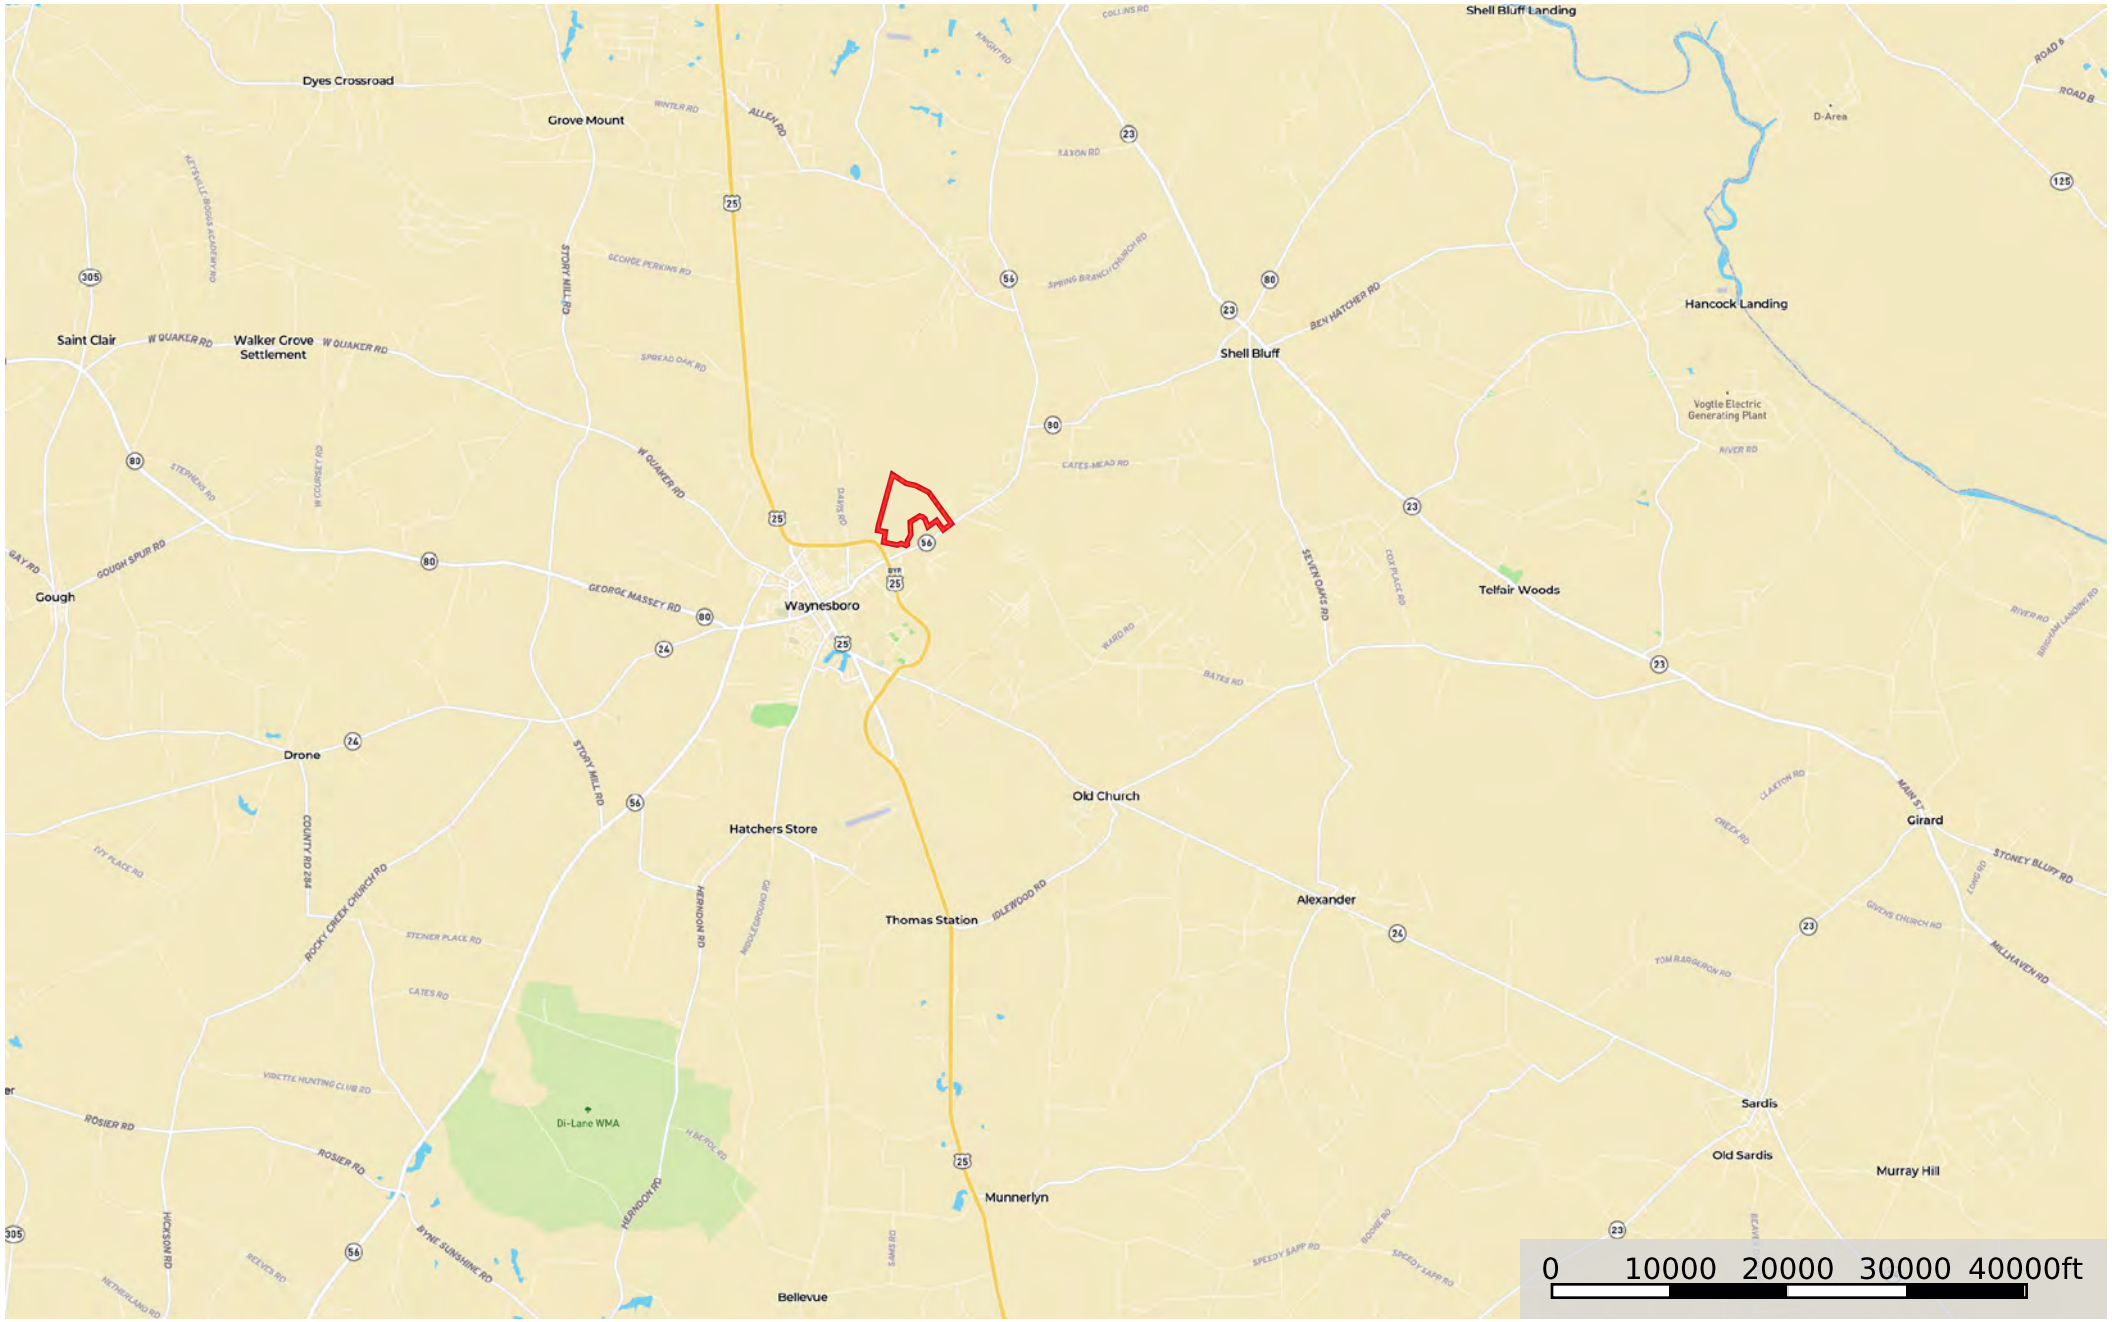

427+/- Acres Hwy 56

Burke County, Georgia, AC +/-

Boundary