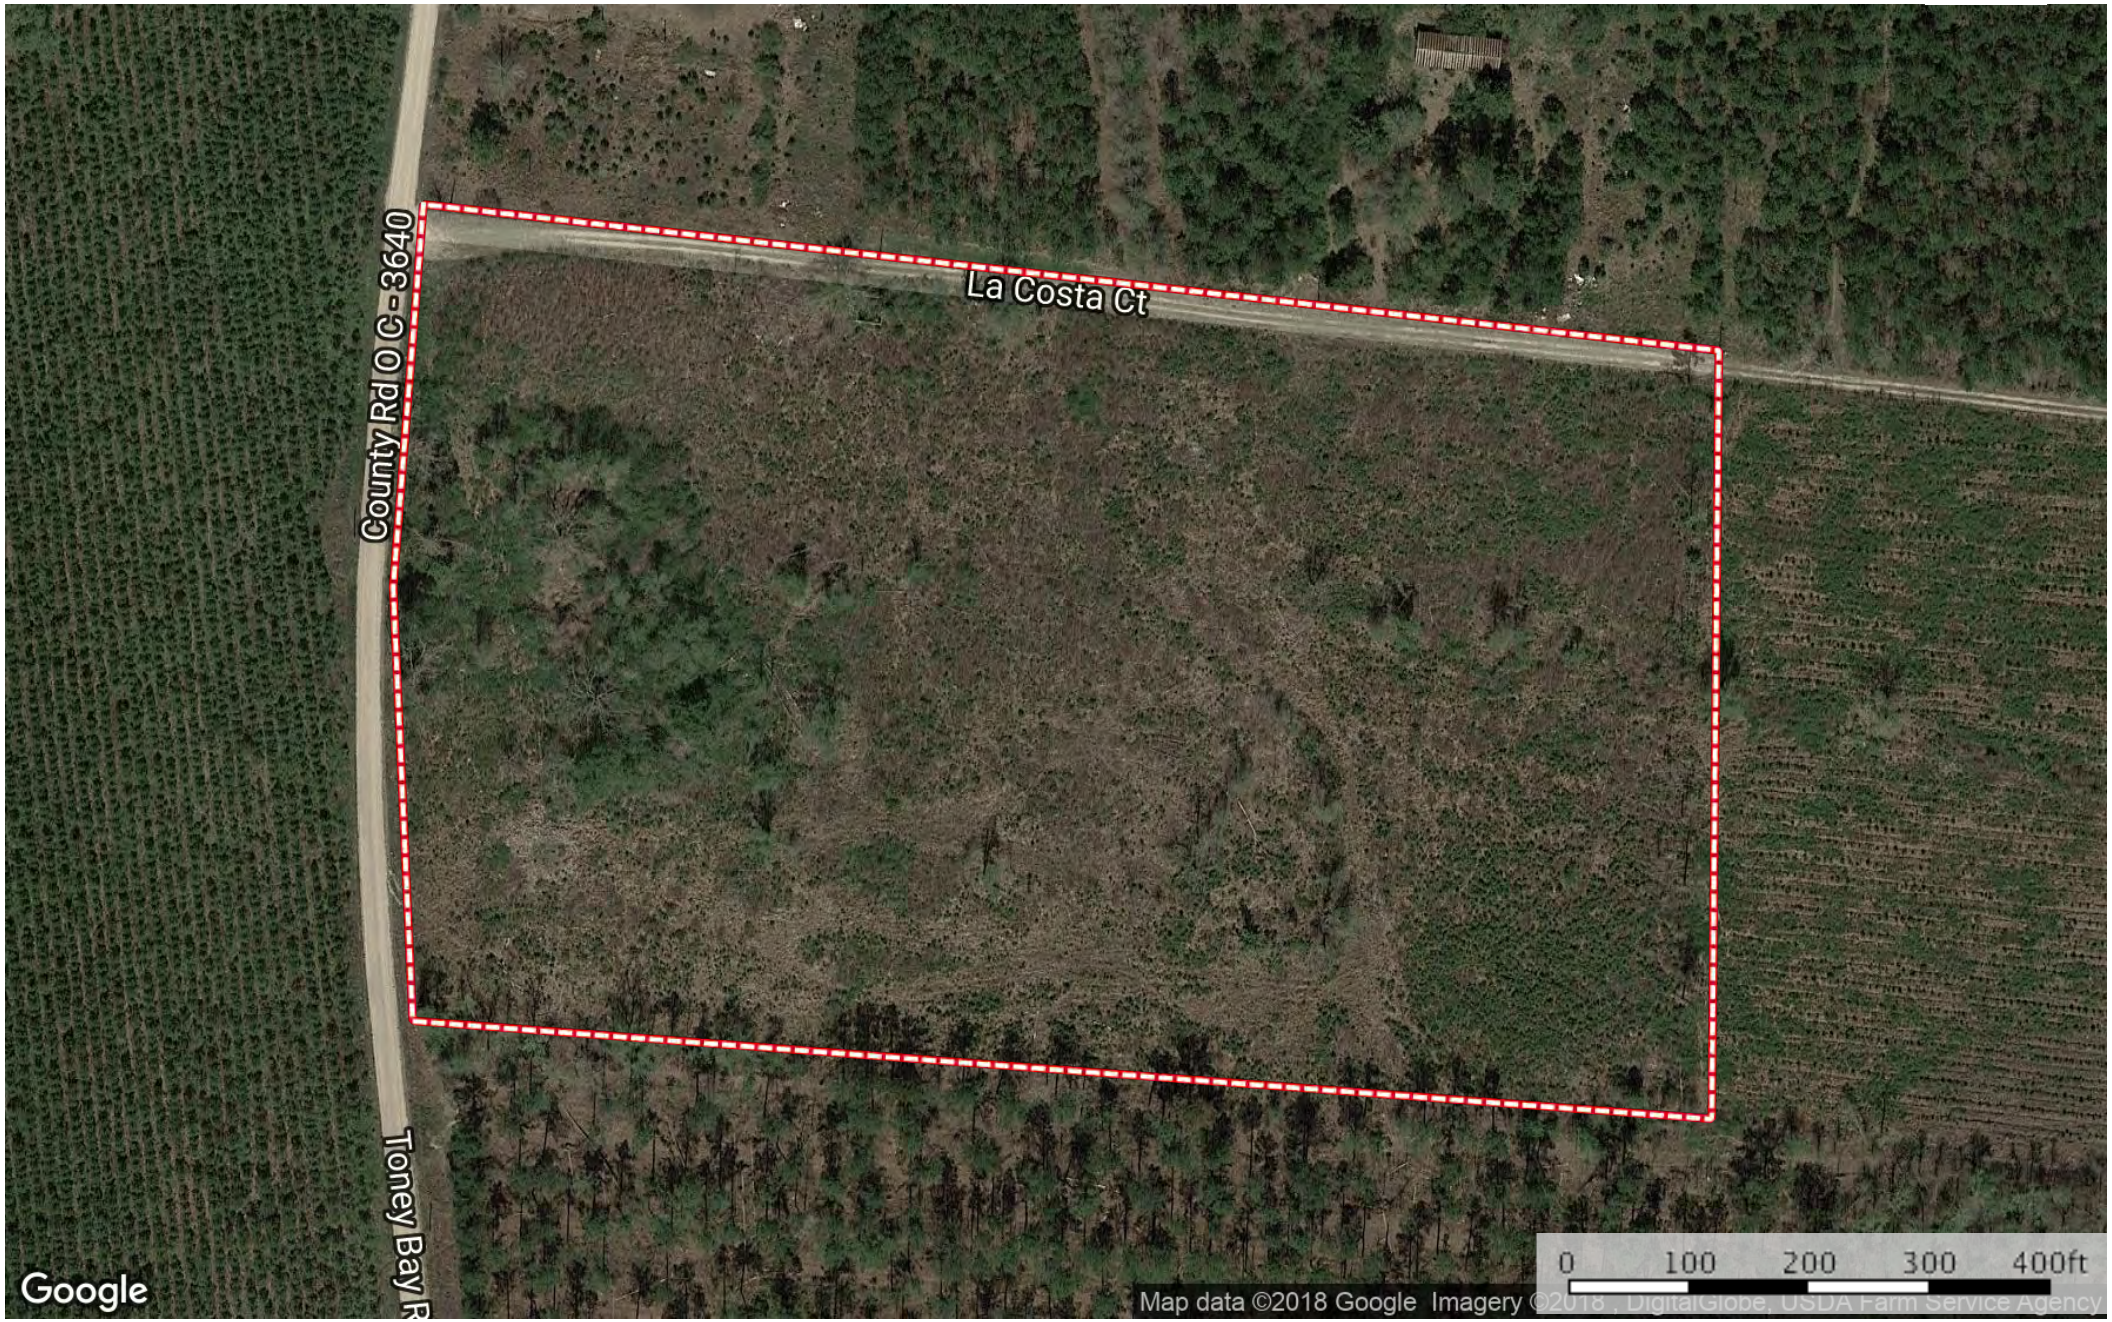

Toney Bay  
Orangeburg County, South Carolina, 12 AC +/-

Google

Boundary

jason forehand

M The information contained herein was obtained from sources deemed to be reliable. MapRight Services makes no warranties or guarantees as to the completeness or accuracy thereof.