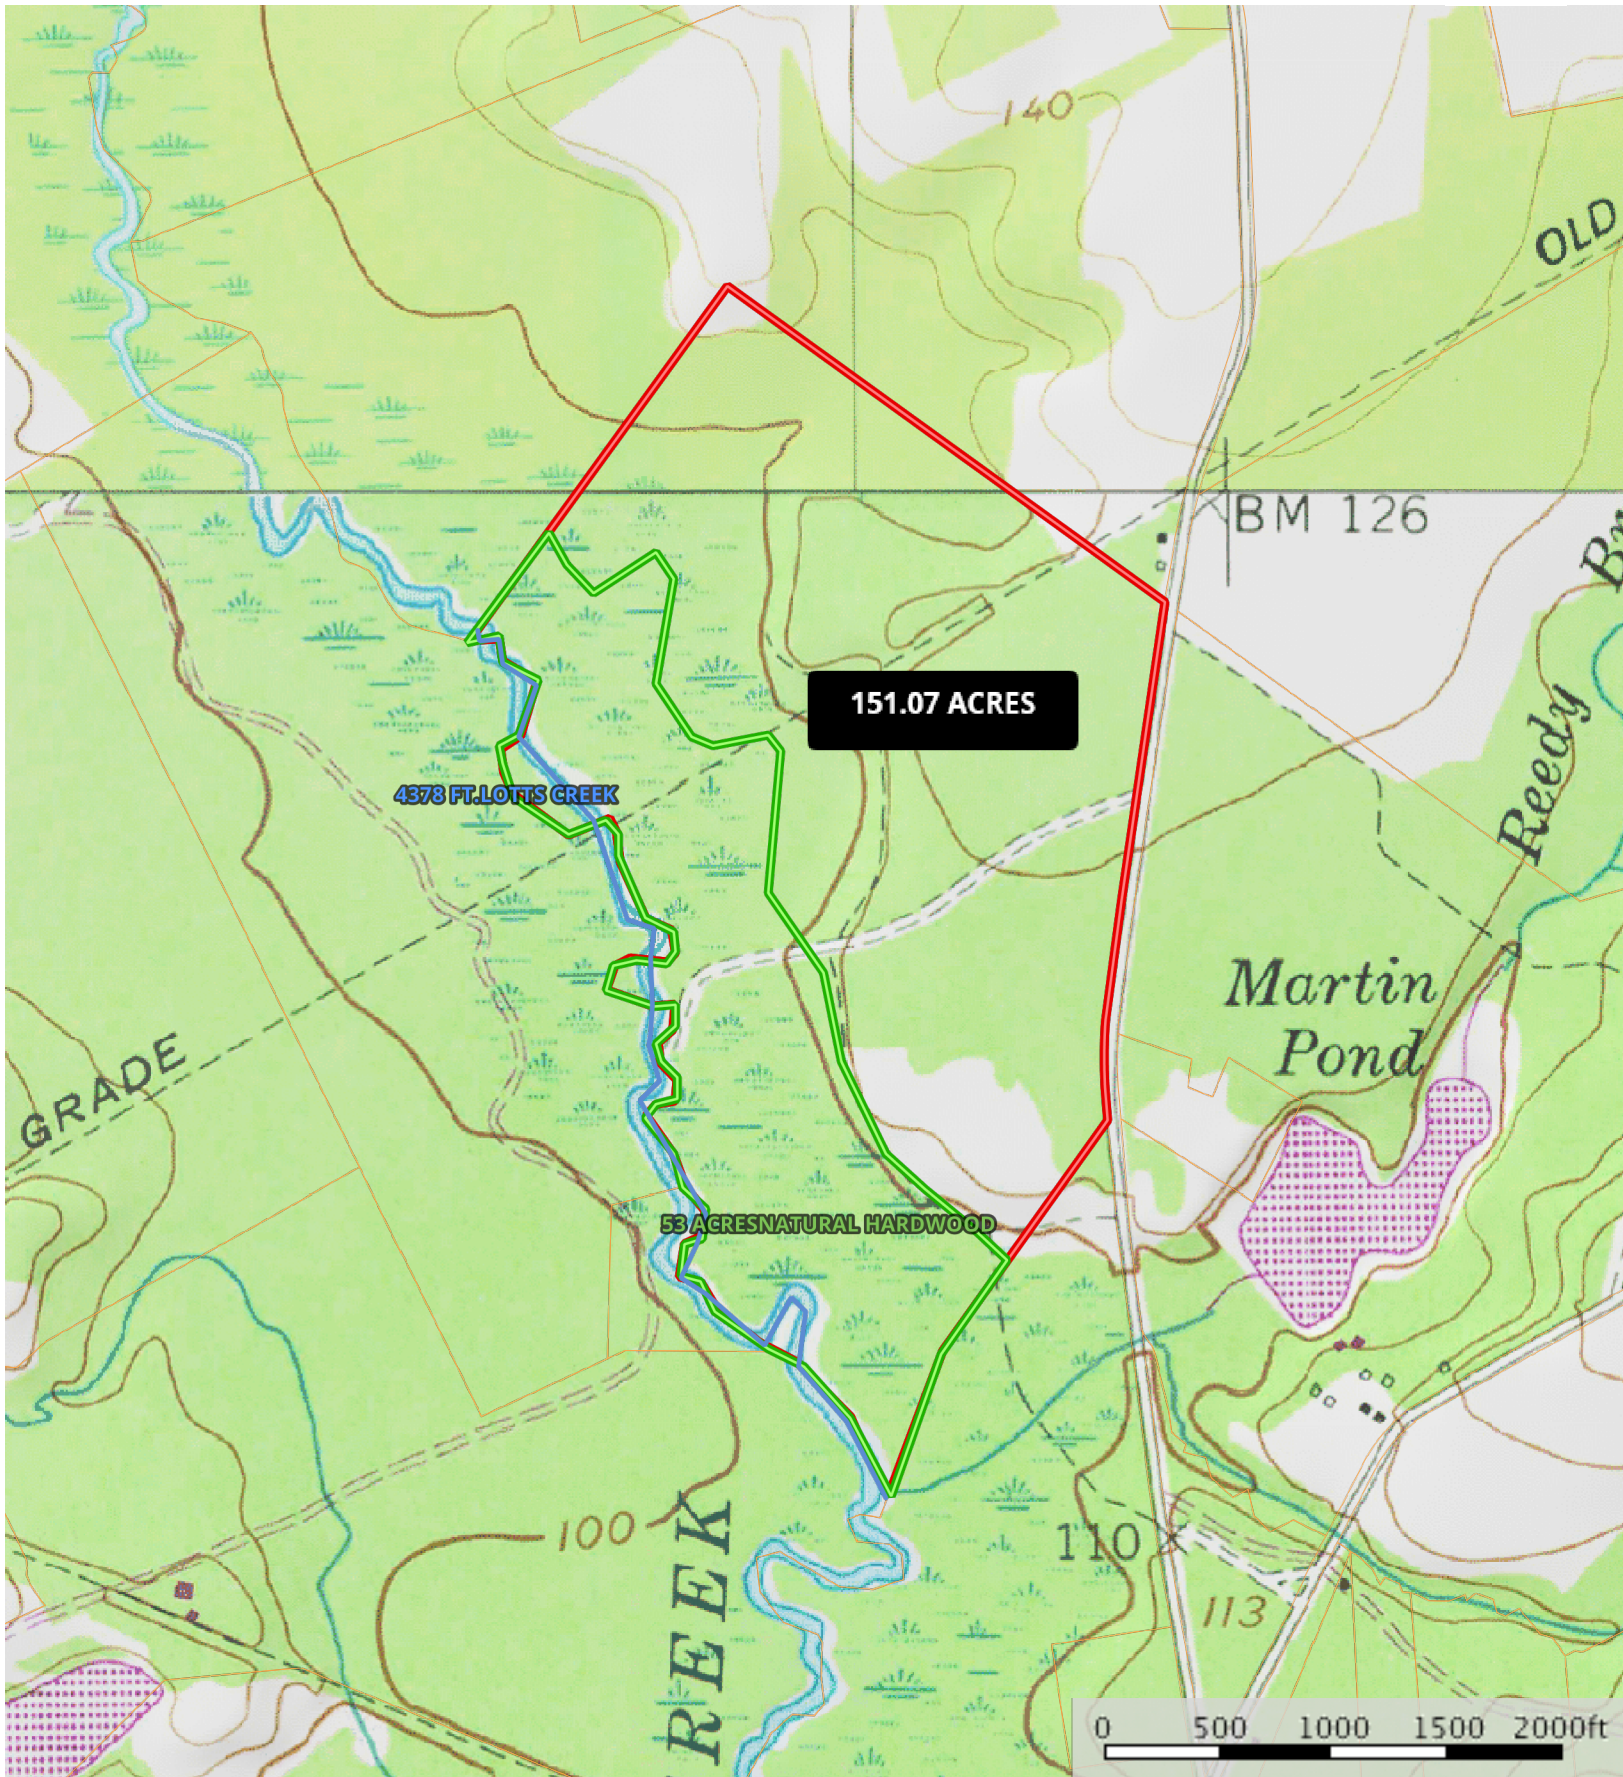

151.07 acres Bulloch Co
Bulloch County, Georgia, 151.07 AC +/-

— River / Creek □ Boundary □ Boundary