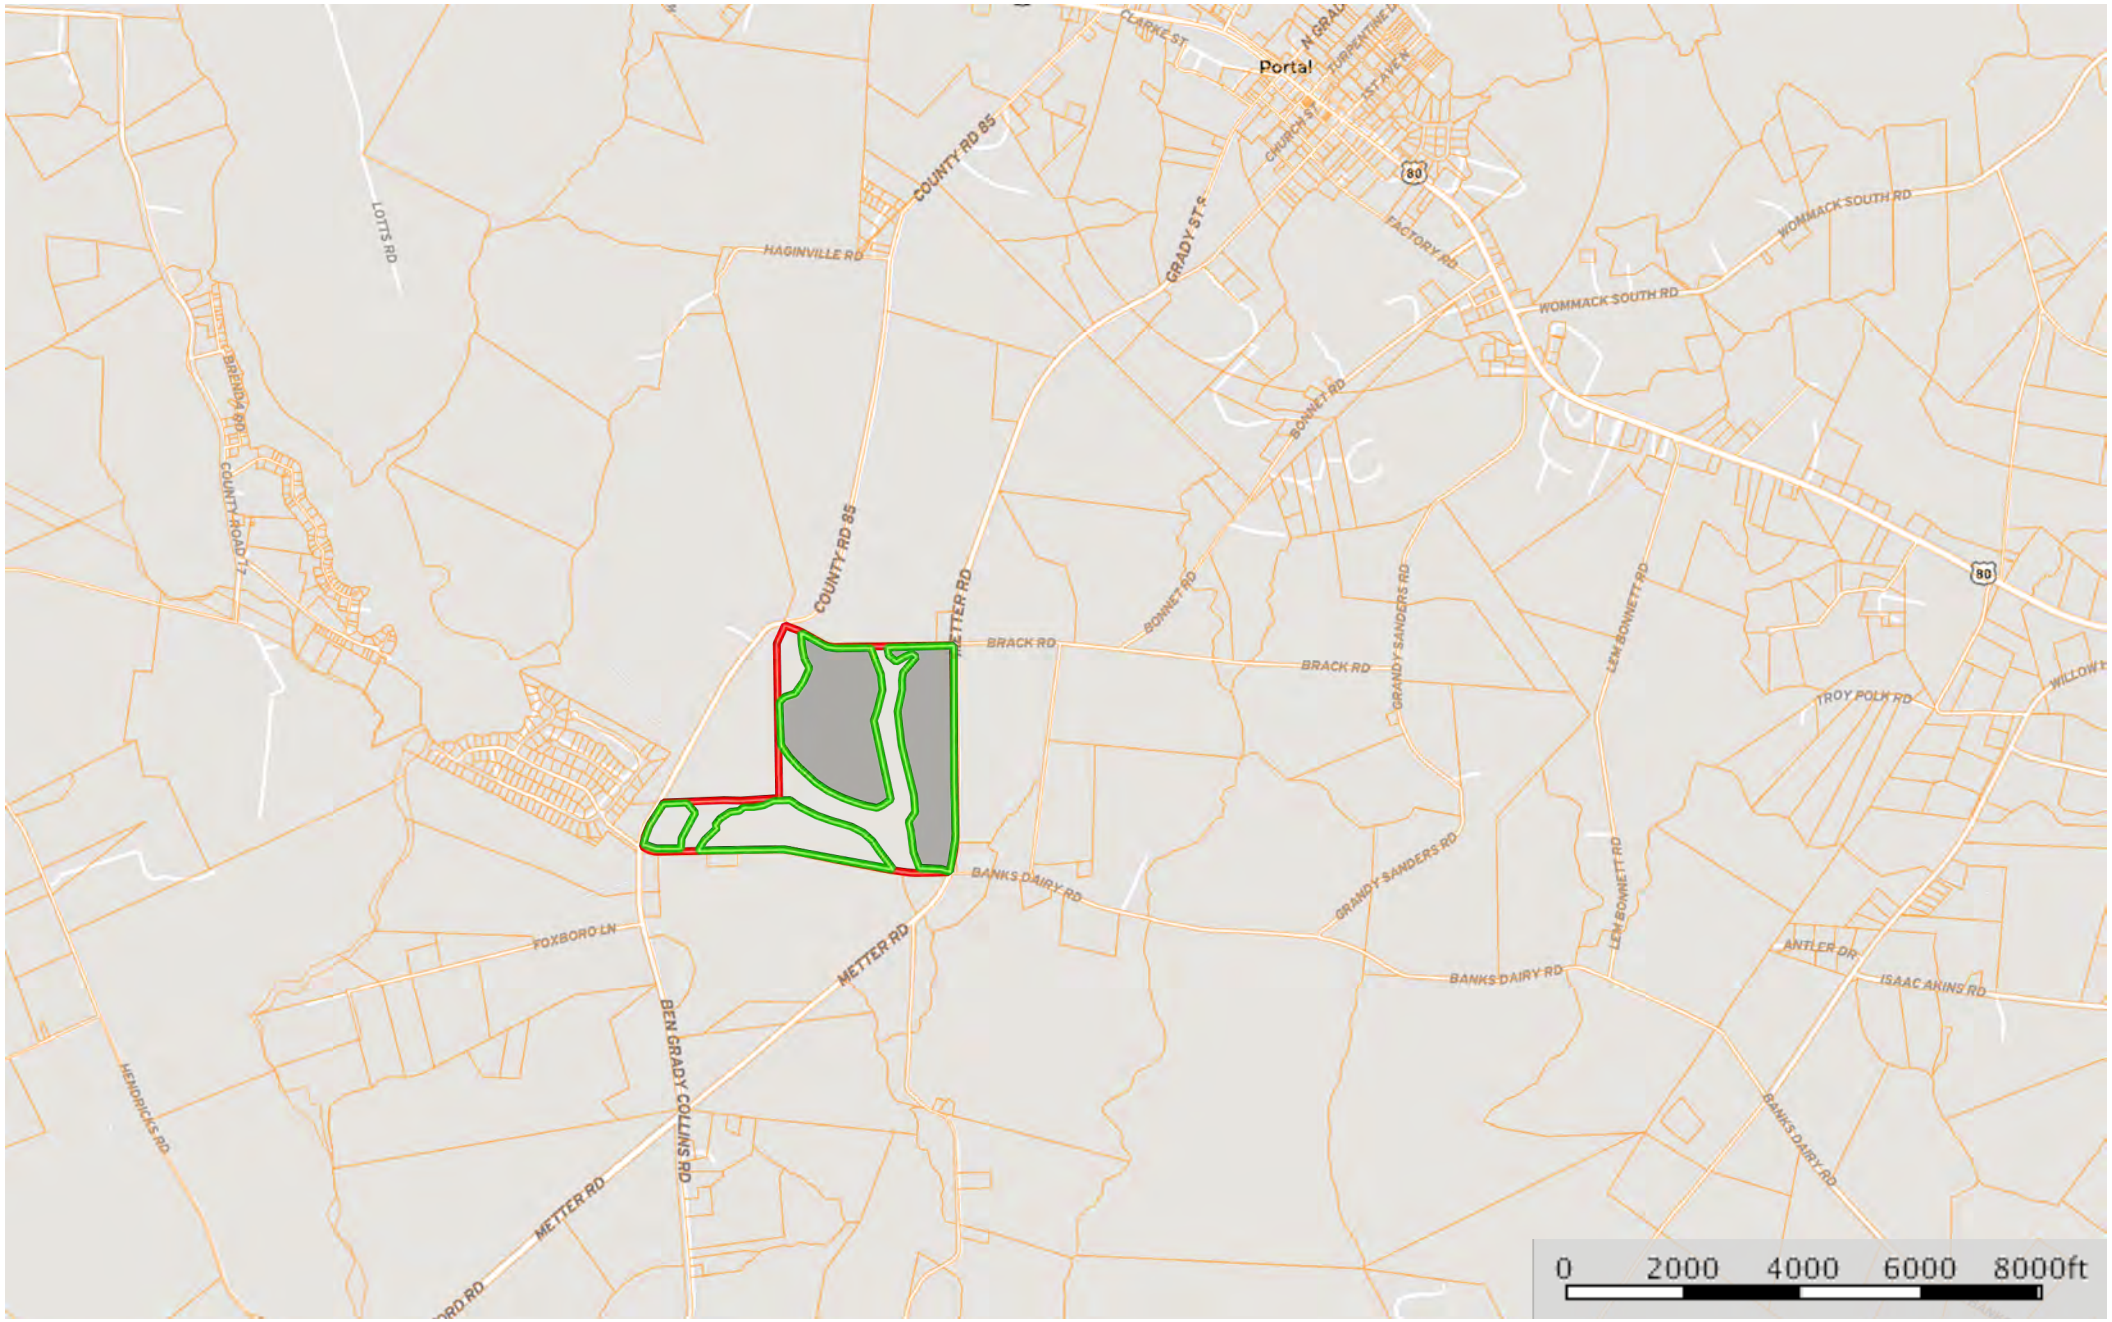

# 210+/- Acres Metter Rd.

Bulloch County, Georgia, 210 AC +/-

 Field     Field     Boundary