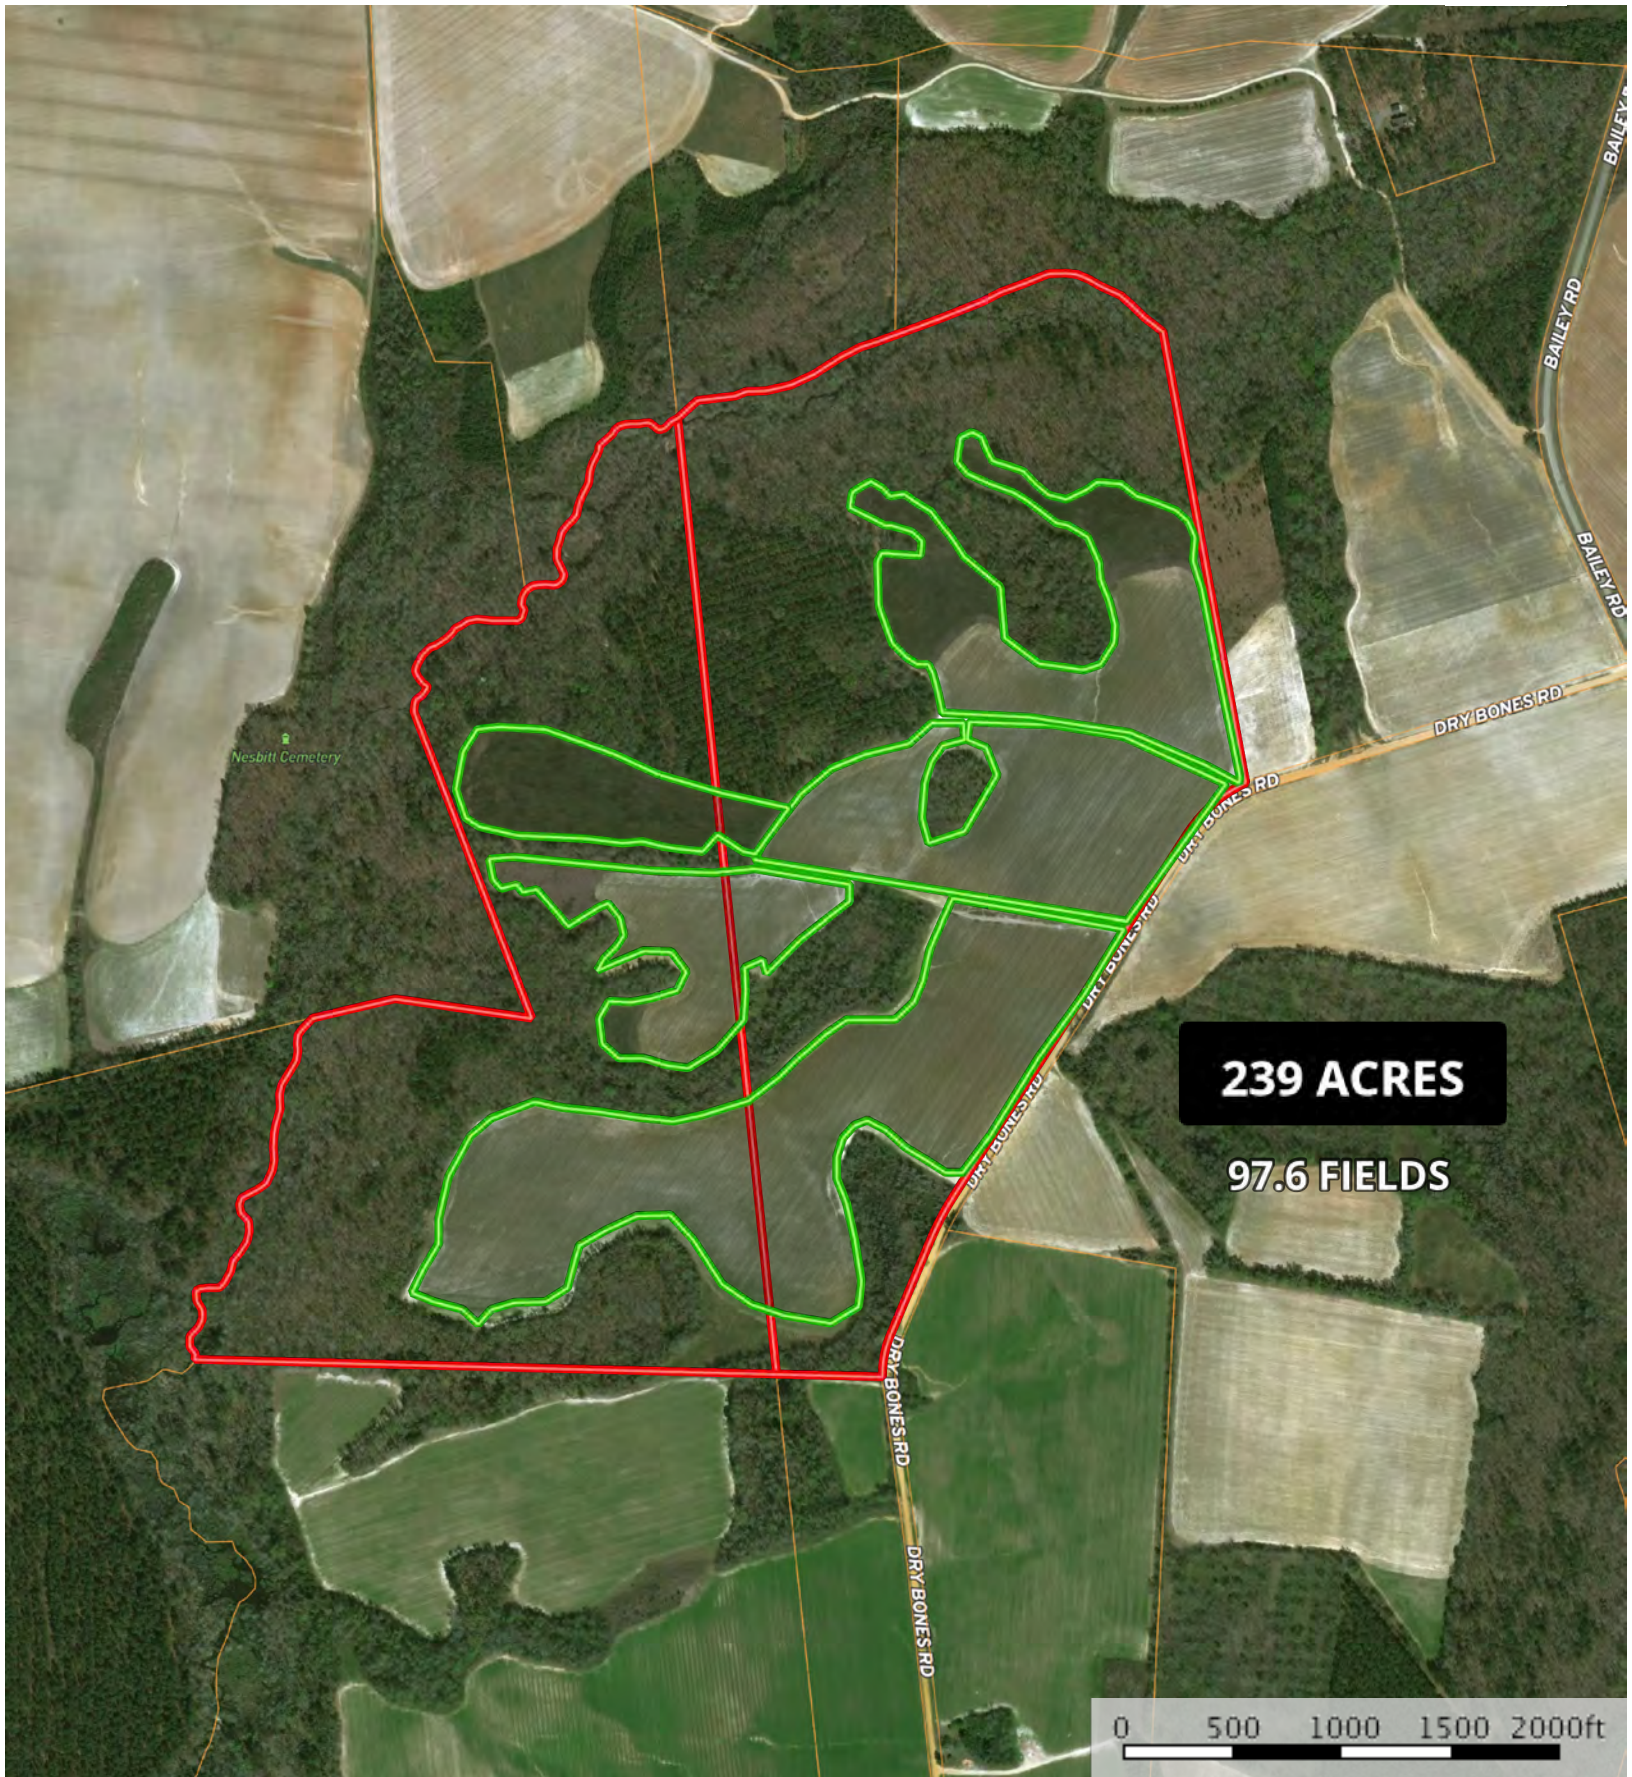

# Vidette Farm West

Burke County, Georgia, 564 AC +/-

 Field  Boundary