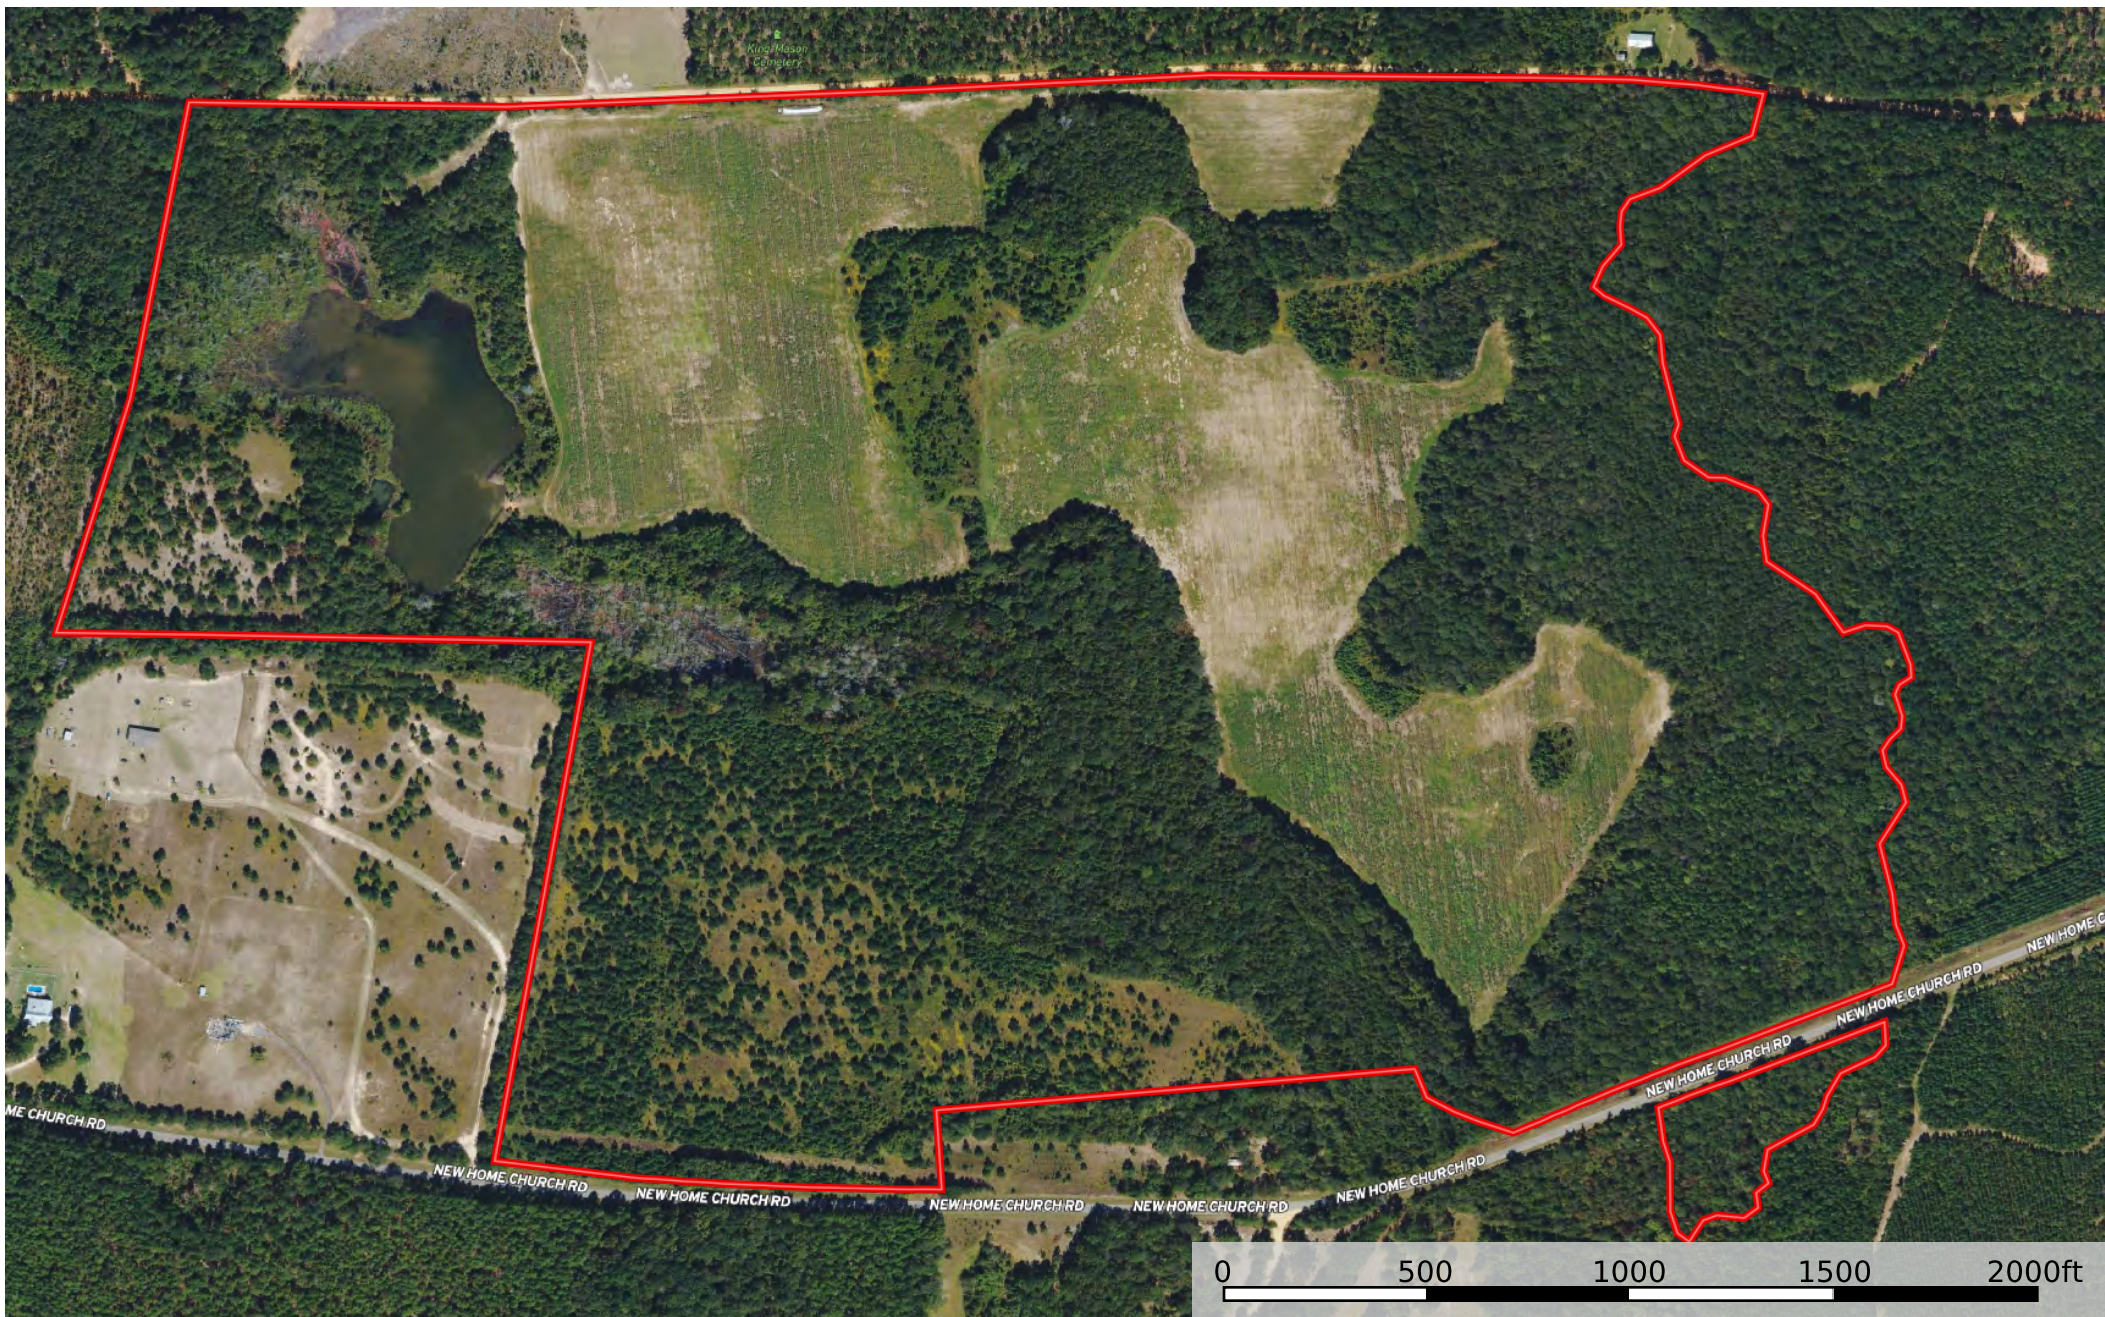

# Shepard Road Farm- 209.4 Acres in Johnson Co. Georgia, AC +/-

 Boundary