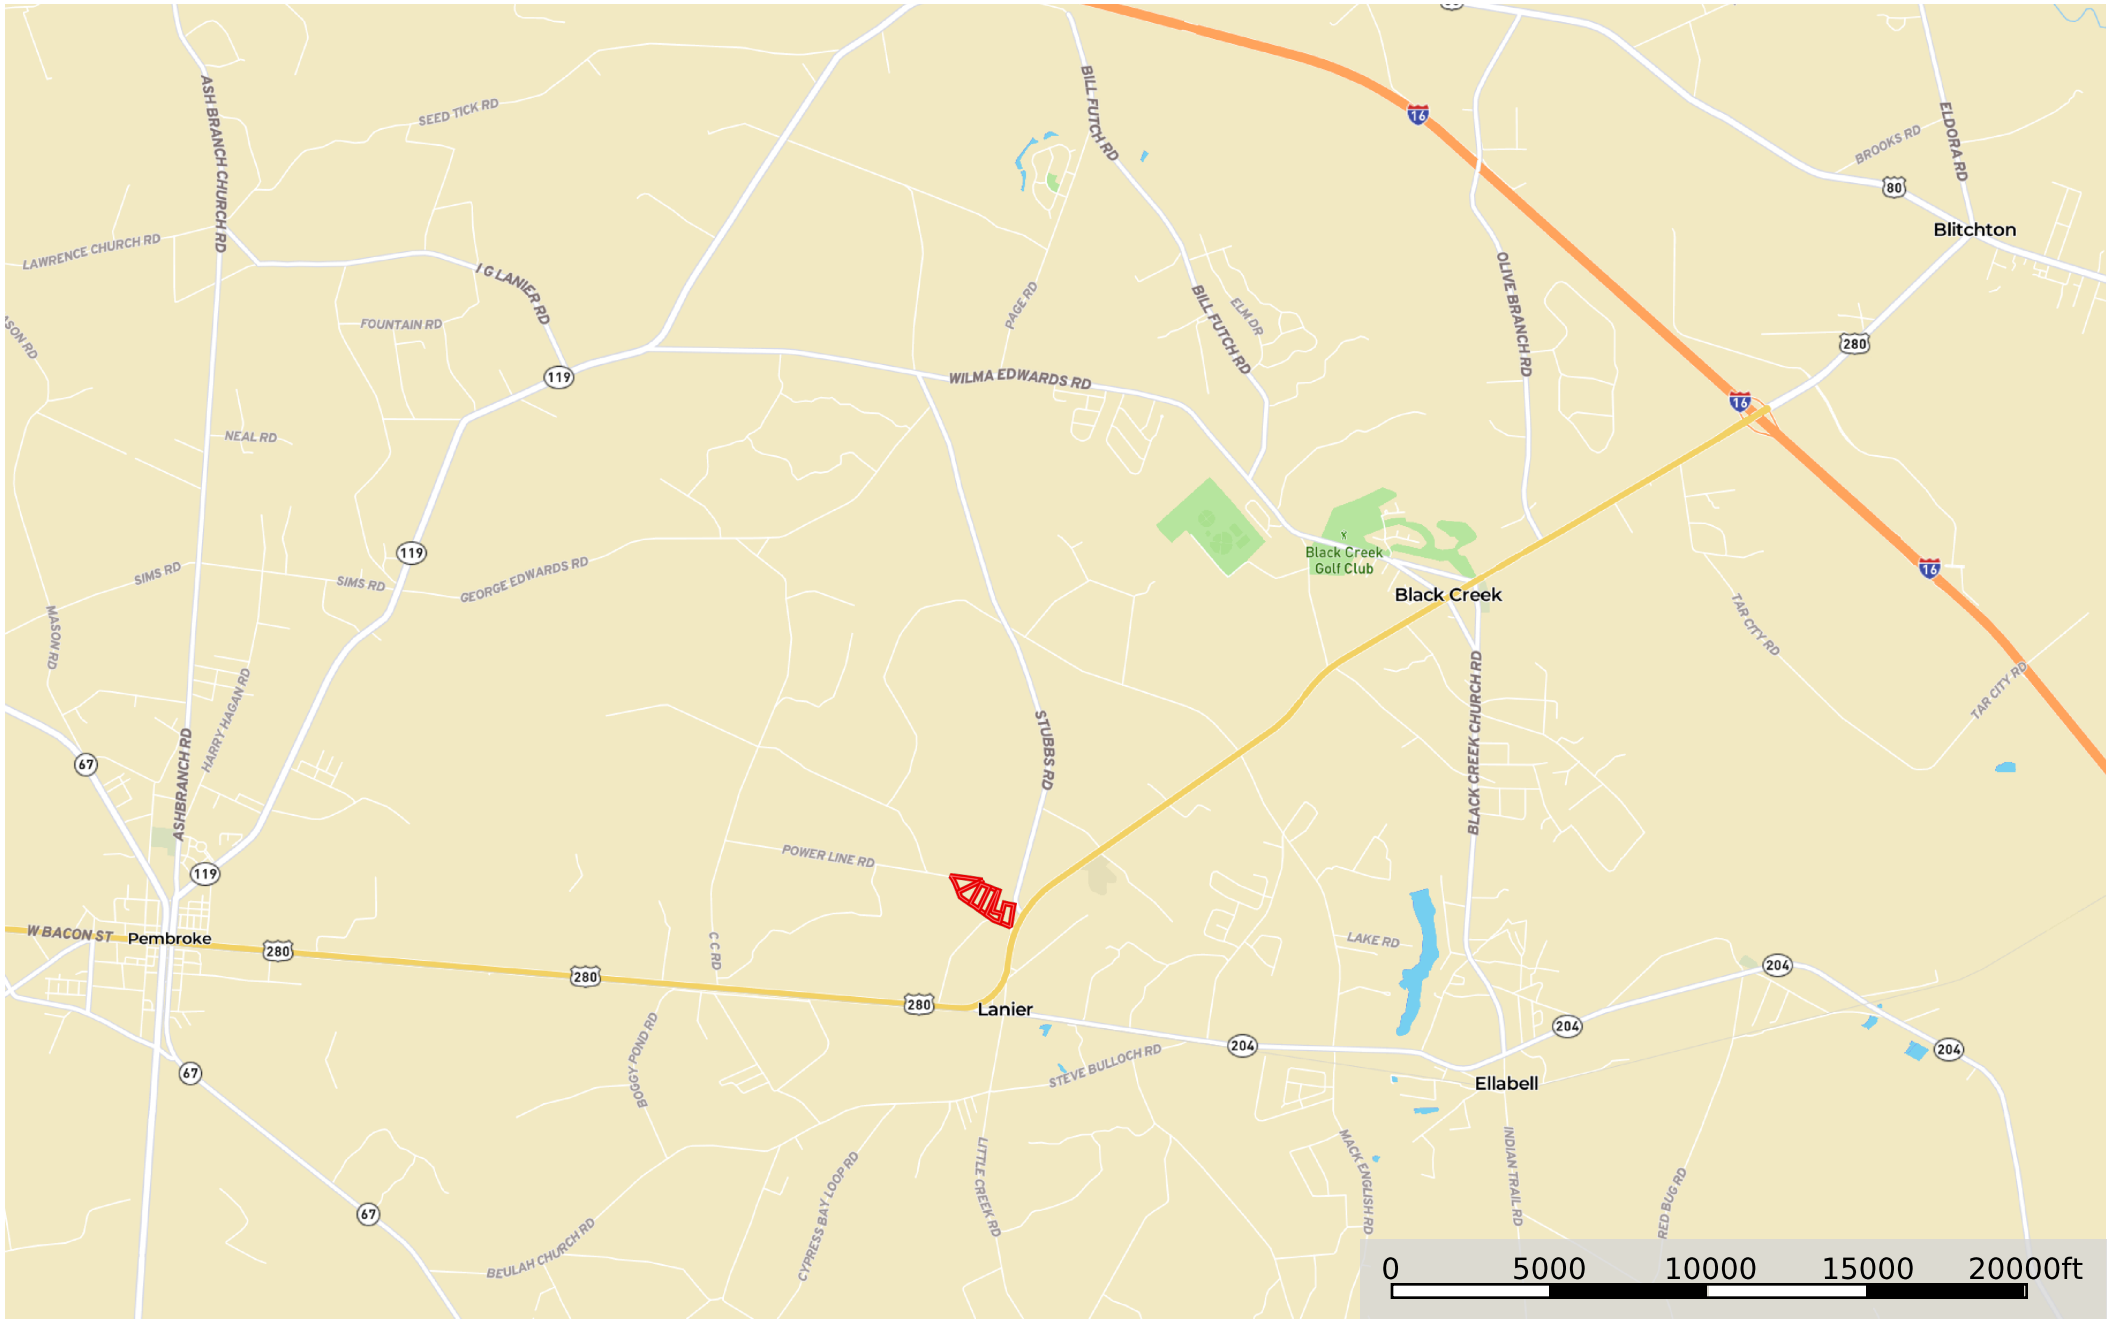

Dublin Bed Road Lots

Bryan County, Georgia, AC +/-

 Boundary