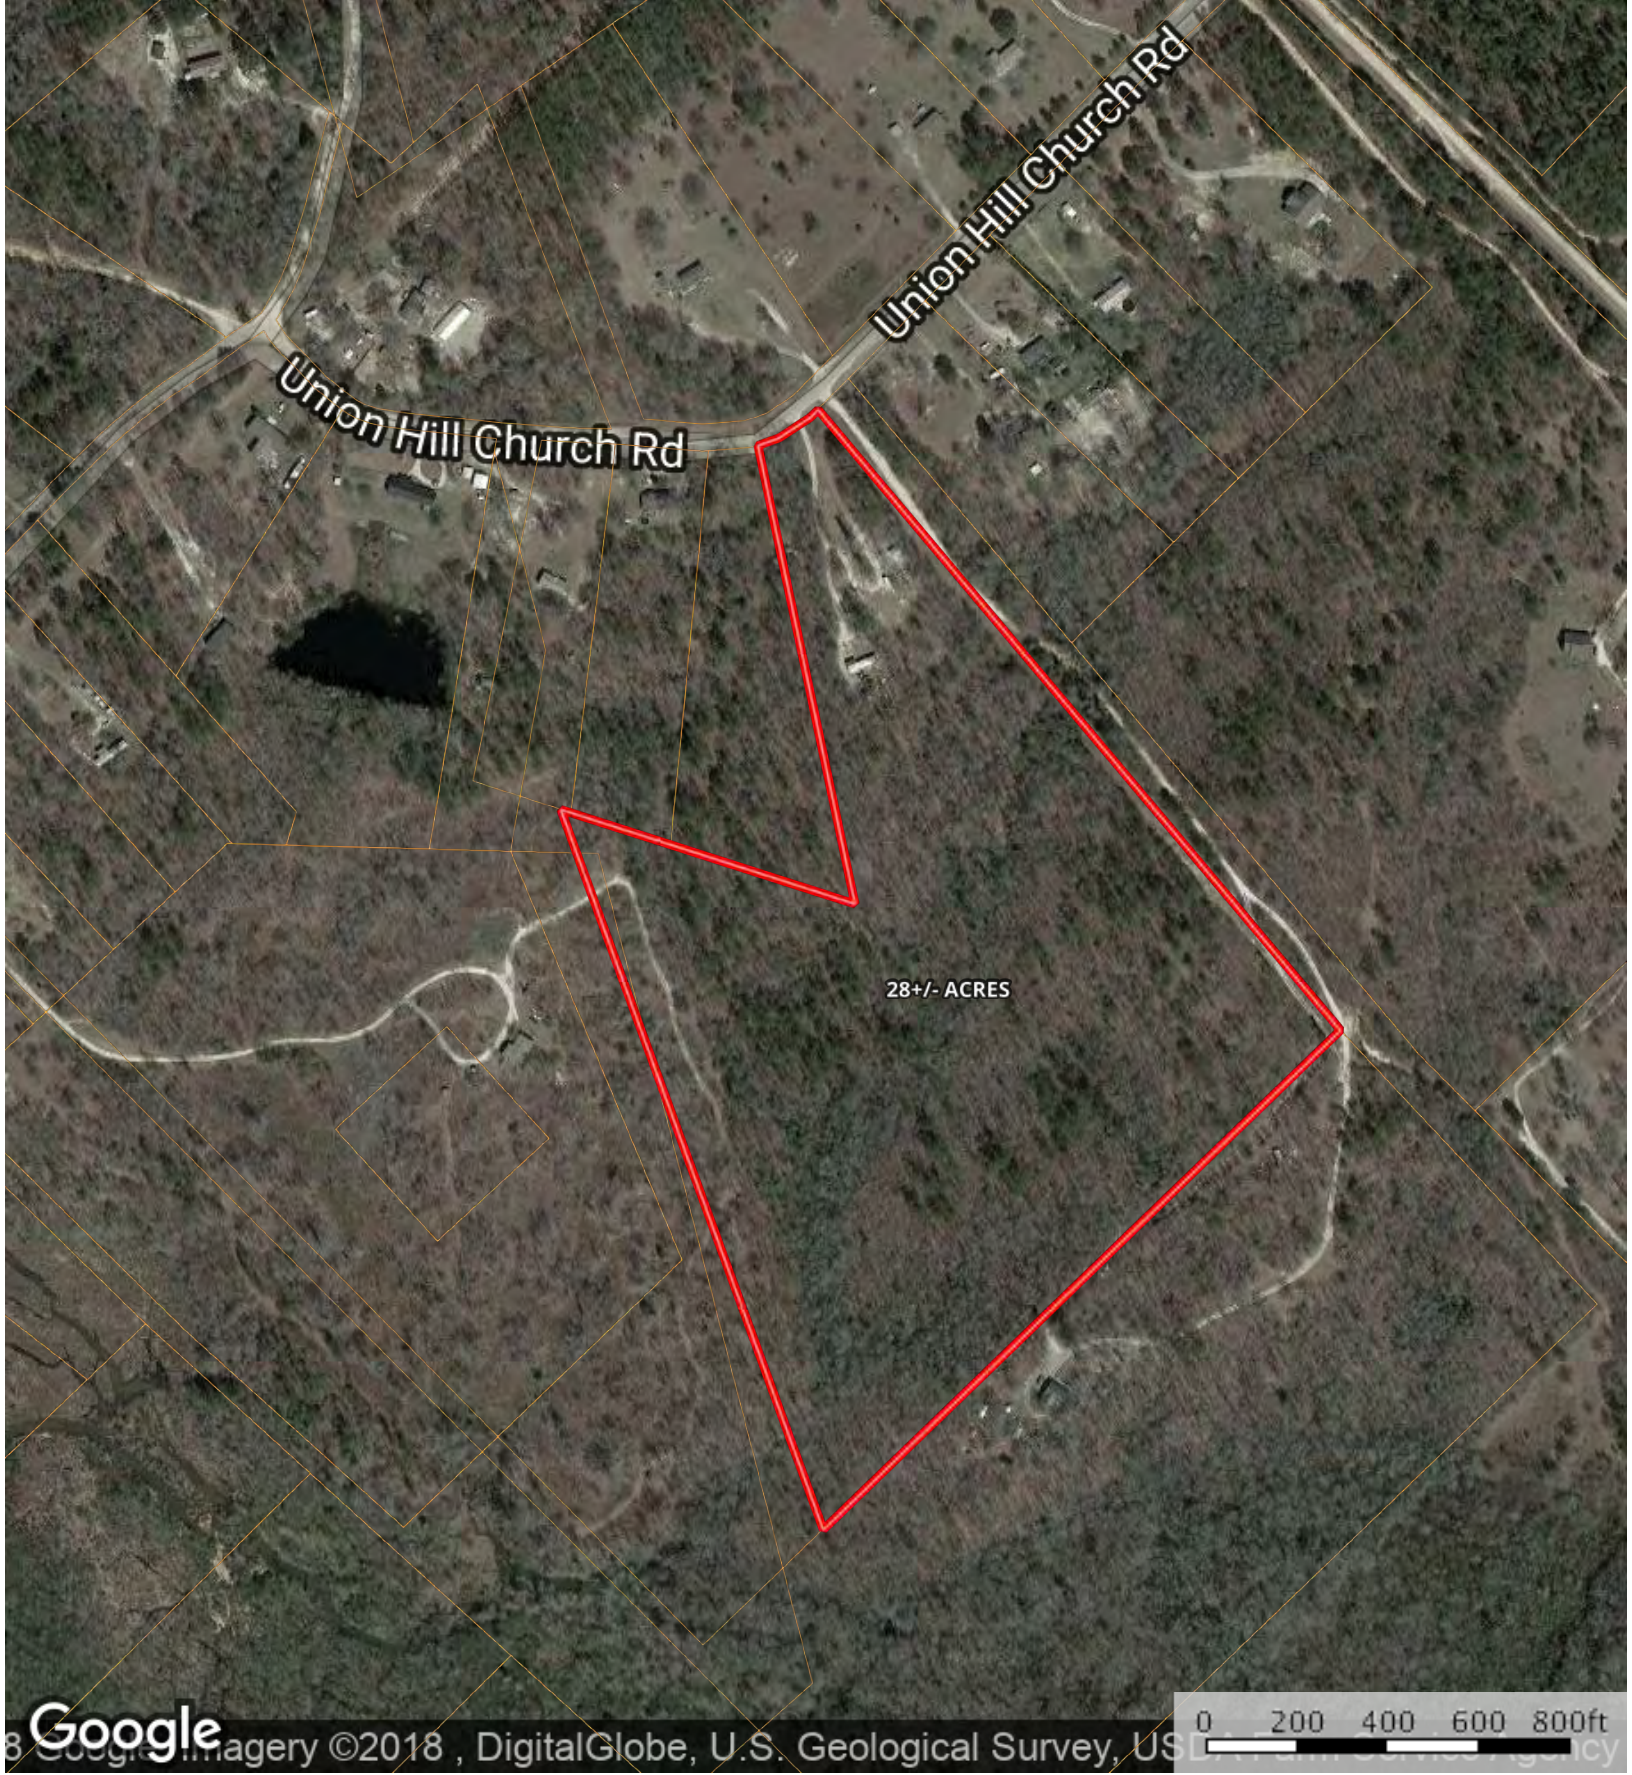

28+/- acres Union Hill Rd
Baldwin County, Georgia, 28 AC +/-

28+/- ACRES

Google

©2018, DigitalGlobe, U.S. Geological Survey, US

Boundary