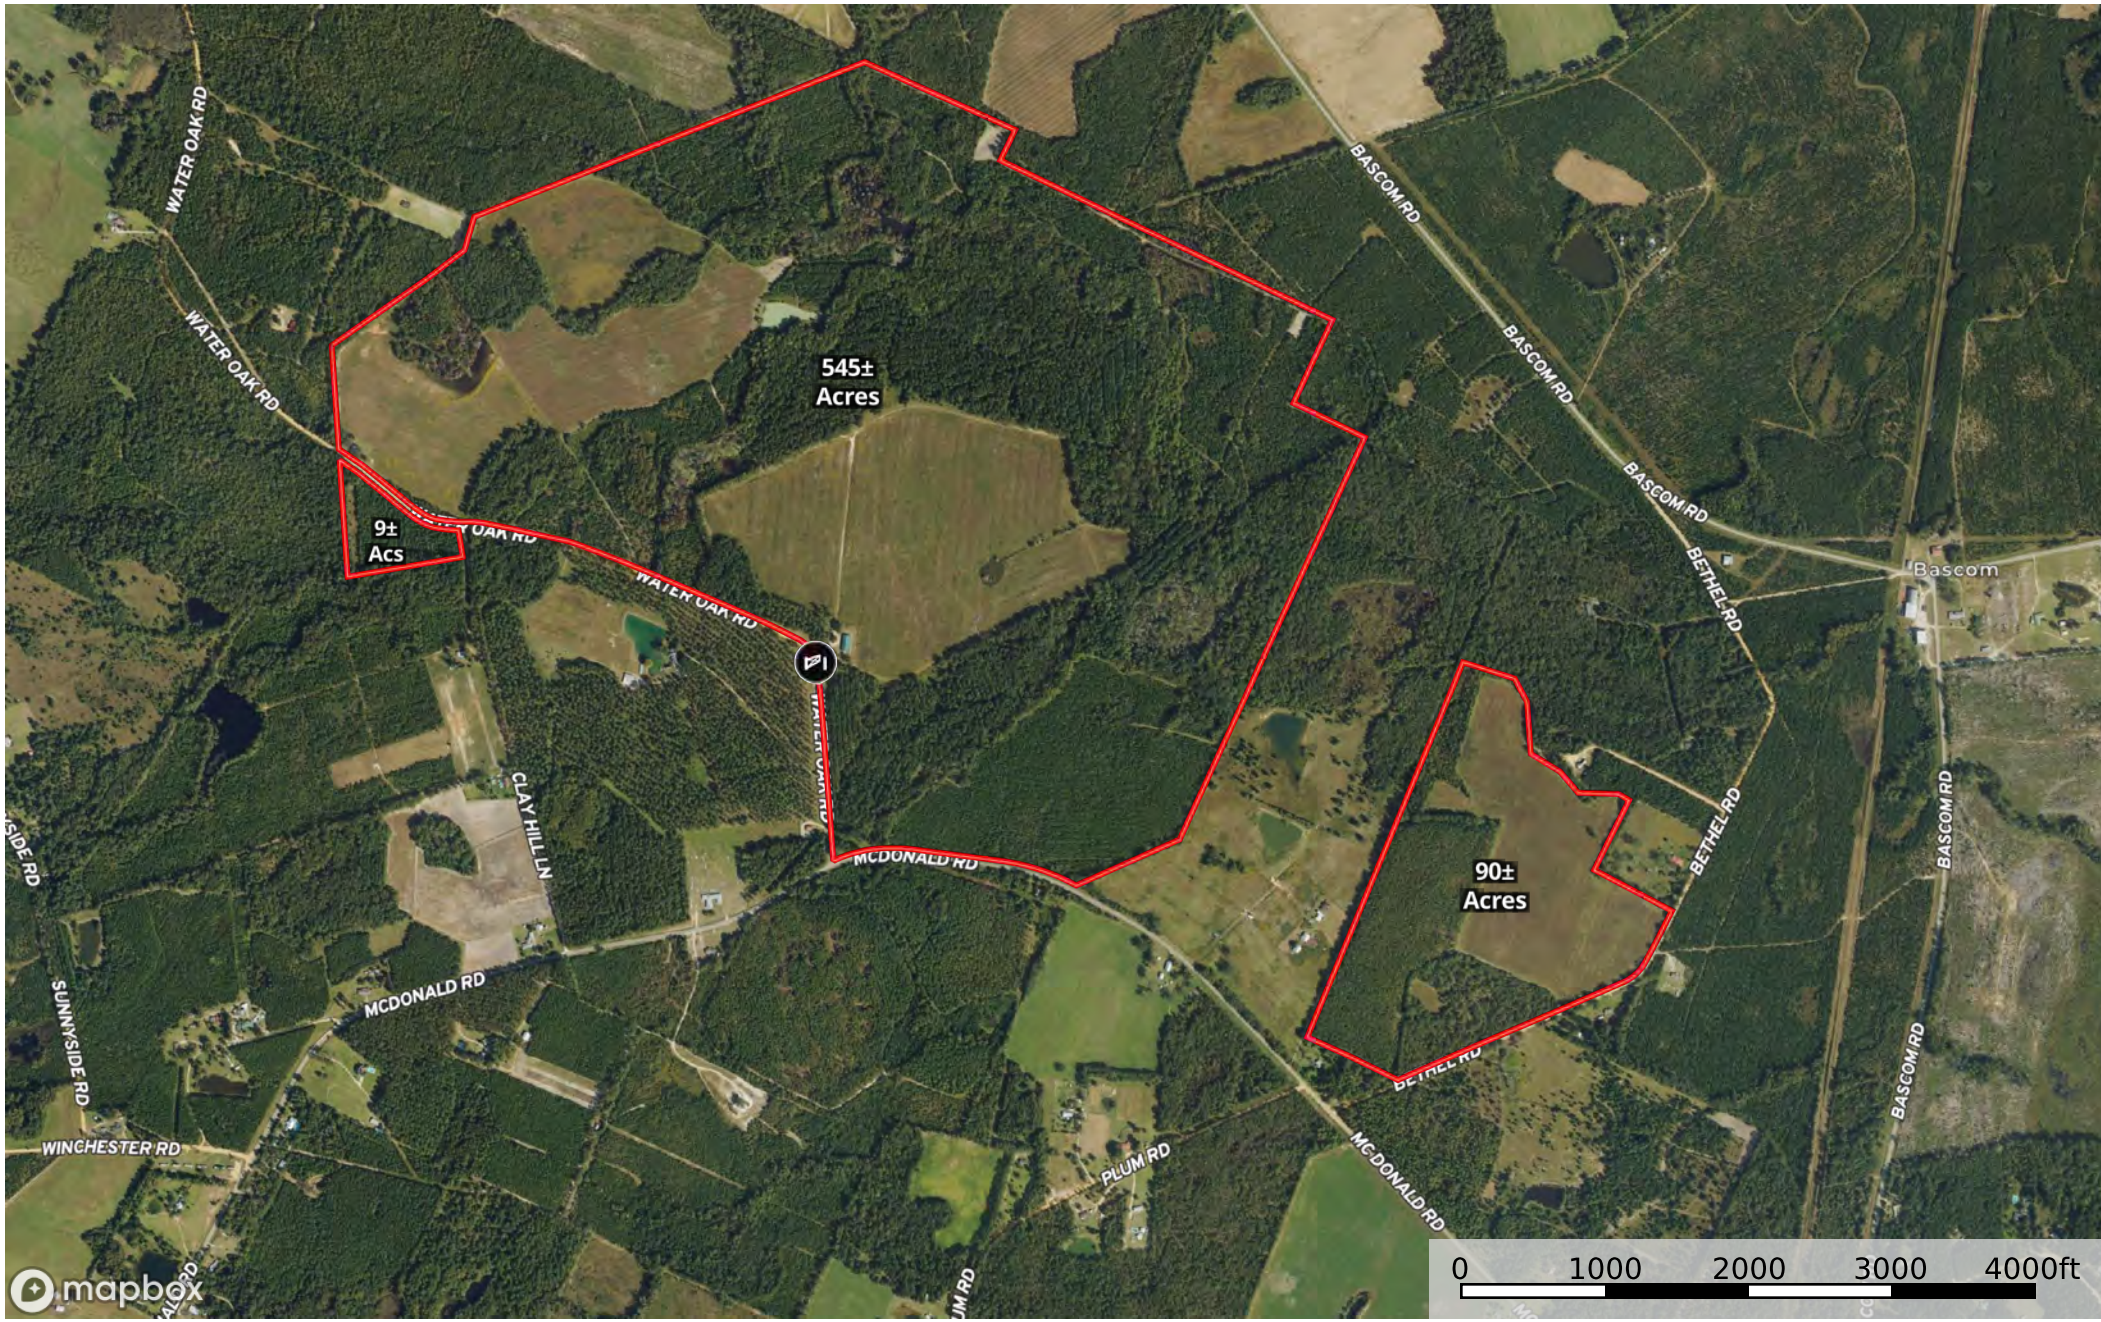

644+/- acs Water Oak Rd. & Bethel Rd.  
Screven County, Georgia, AC +/-

 Gate
  Boundary