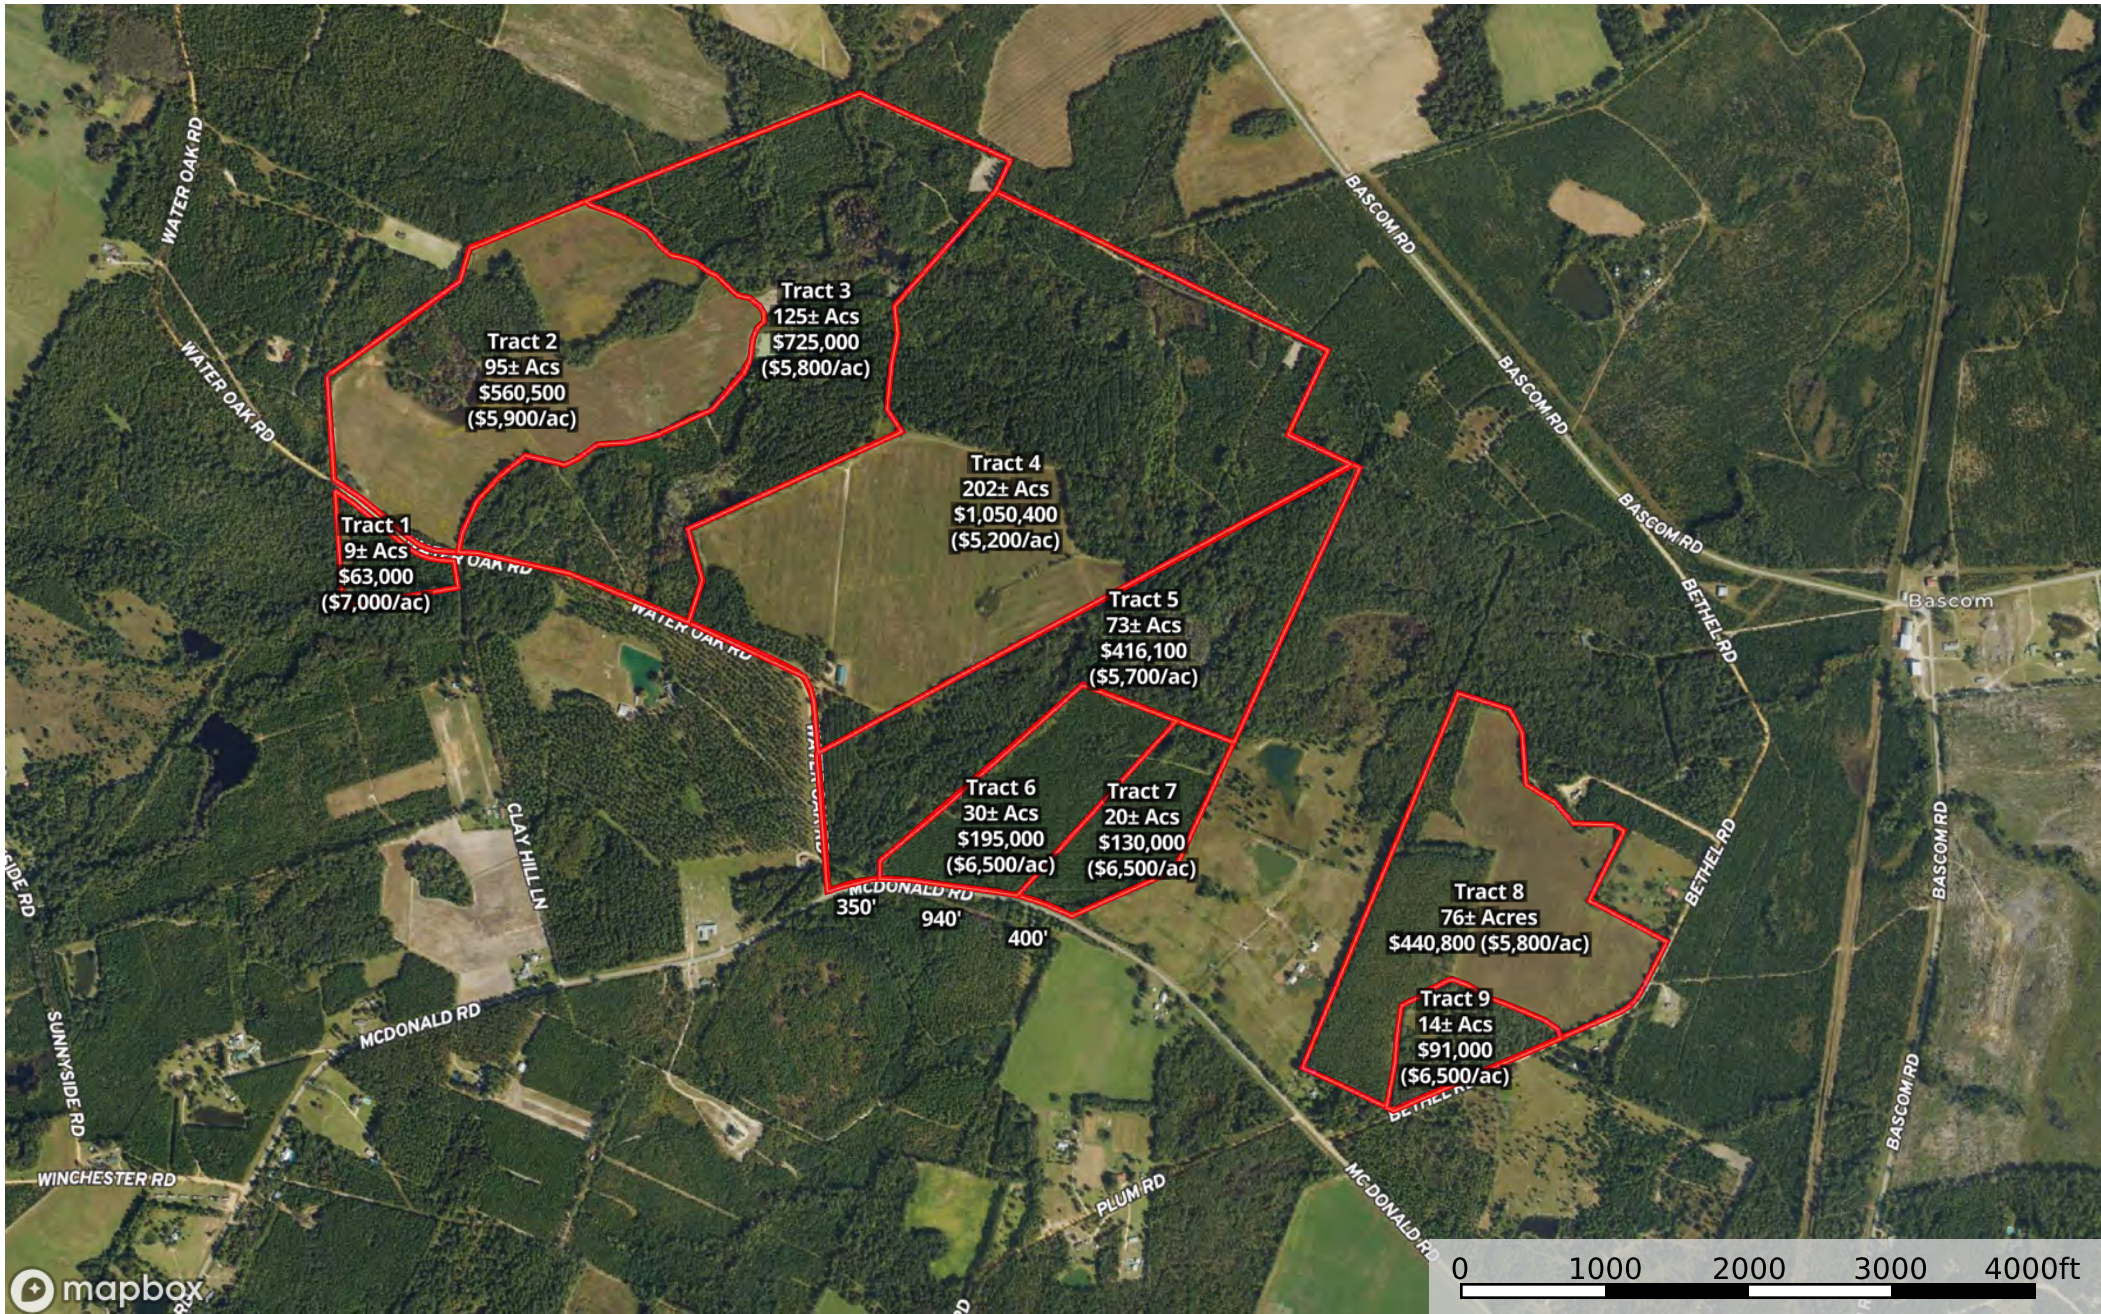

# Subdivided (9 Tracts) - Water Oak Rd. & Bethel Rd.

Screven County, Georgia, 644 AC +/-

Boundary