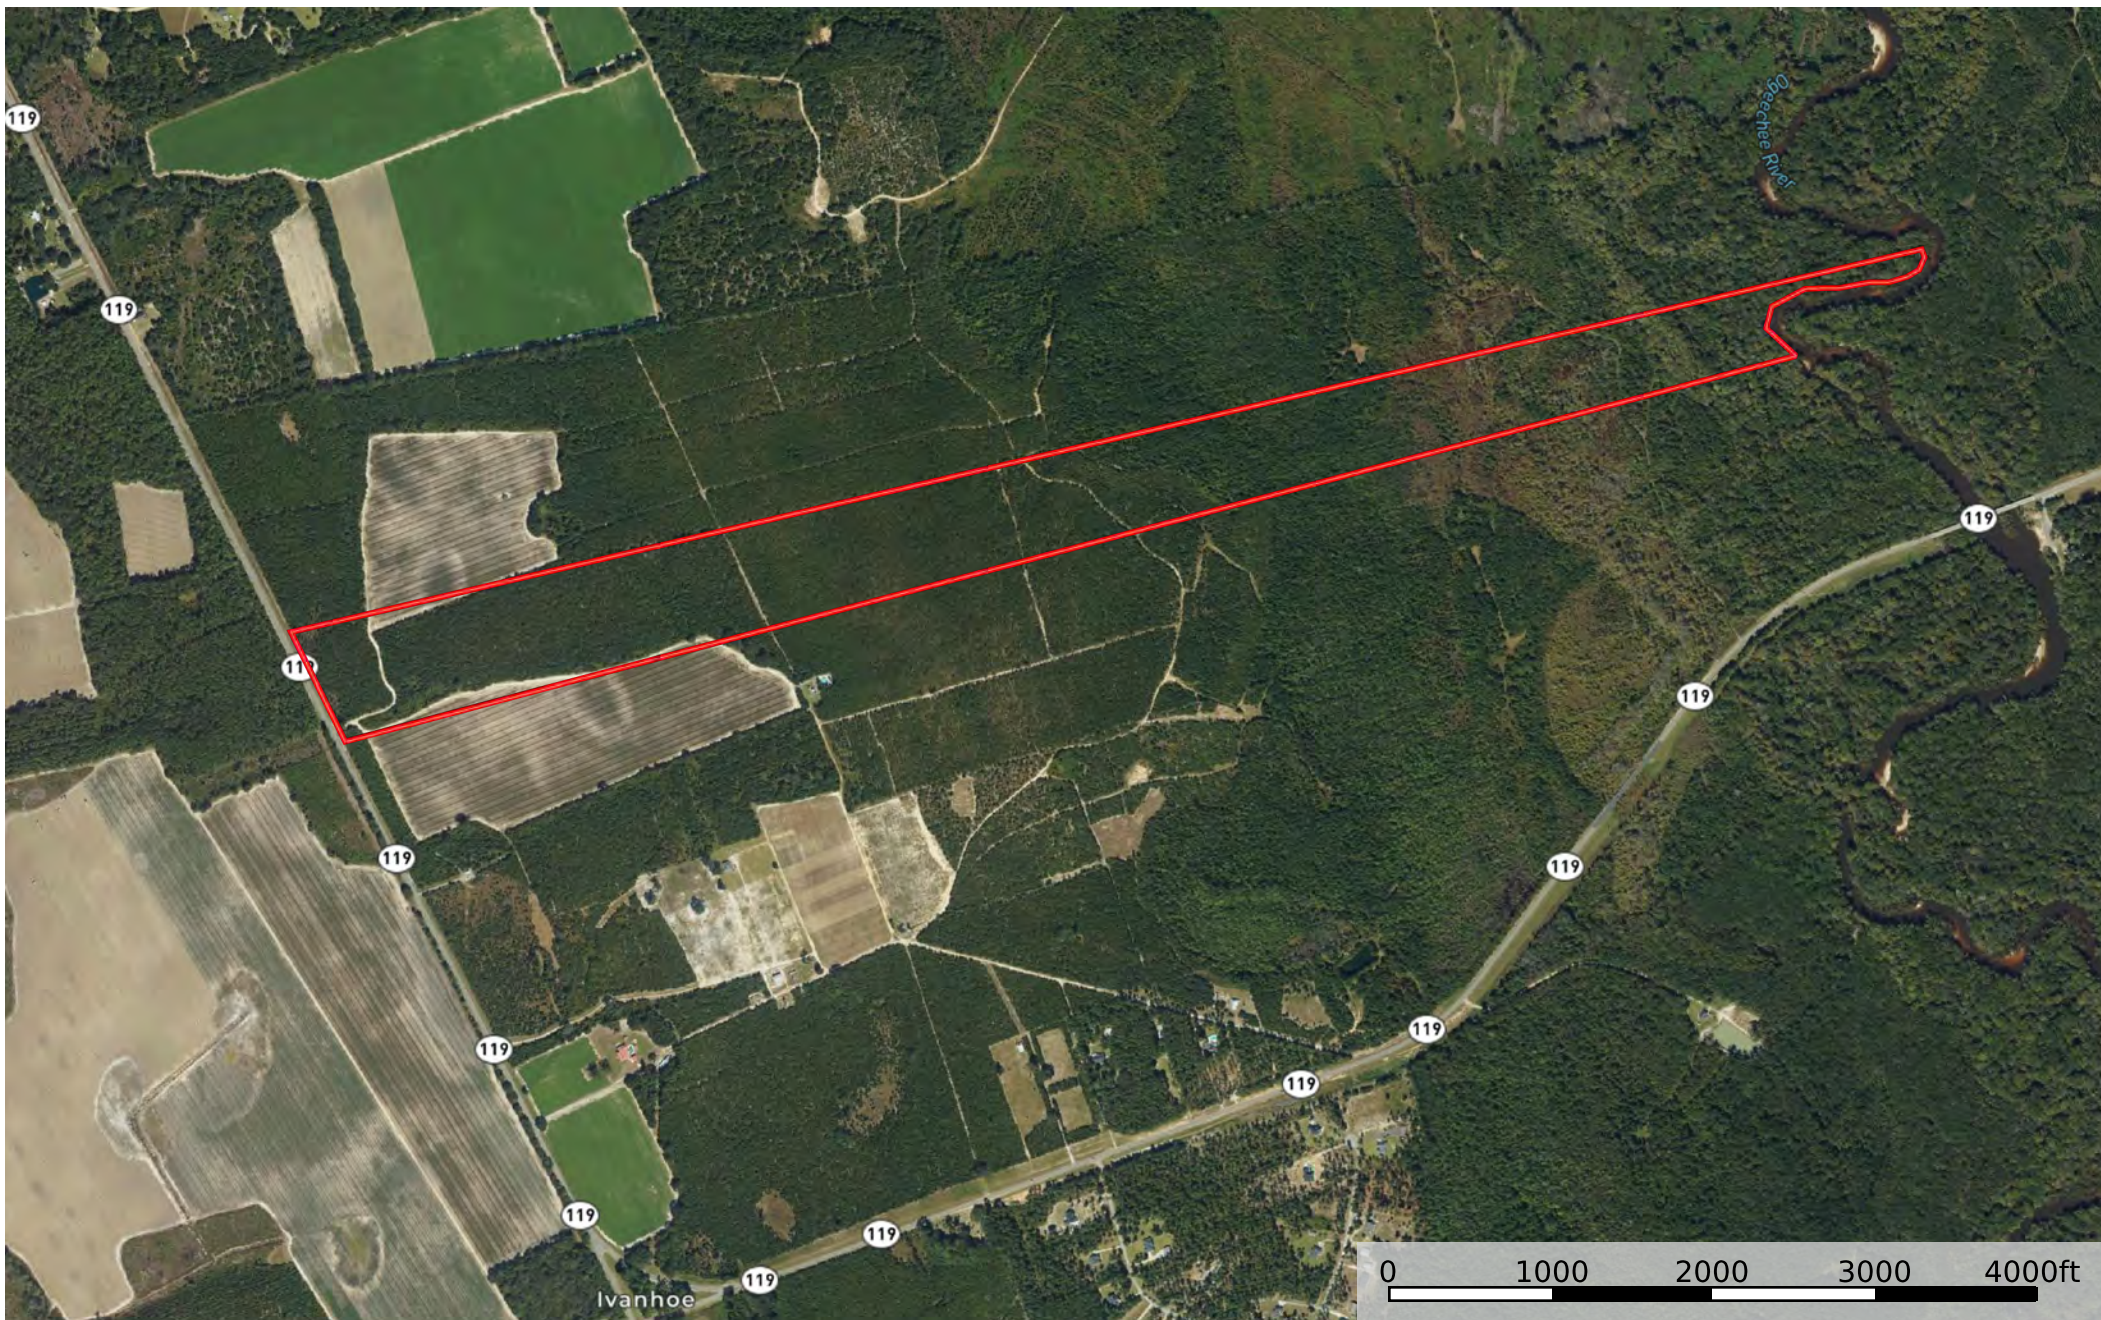

133.87 acs Hwy 119 Connector
Bulloch County, Georgia, AC +/-

 Boundary