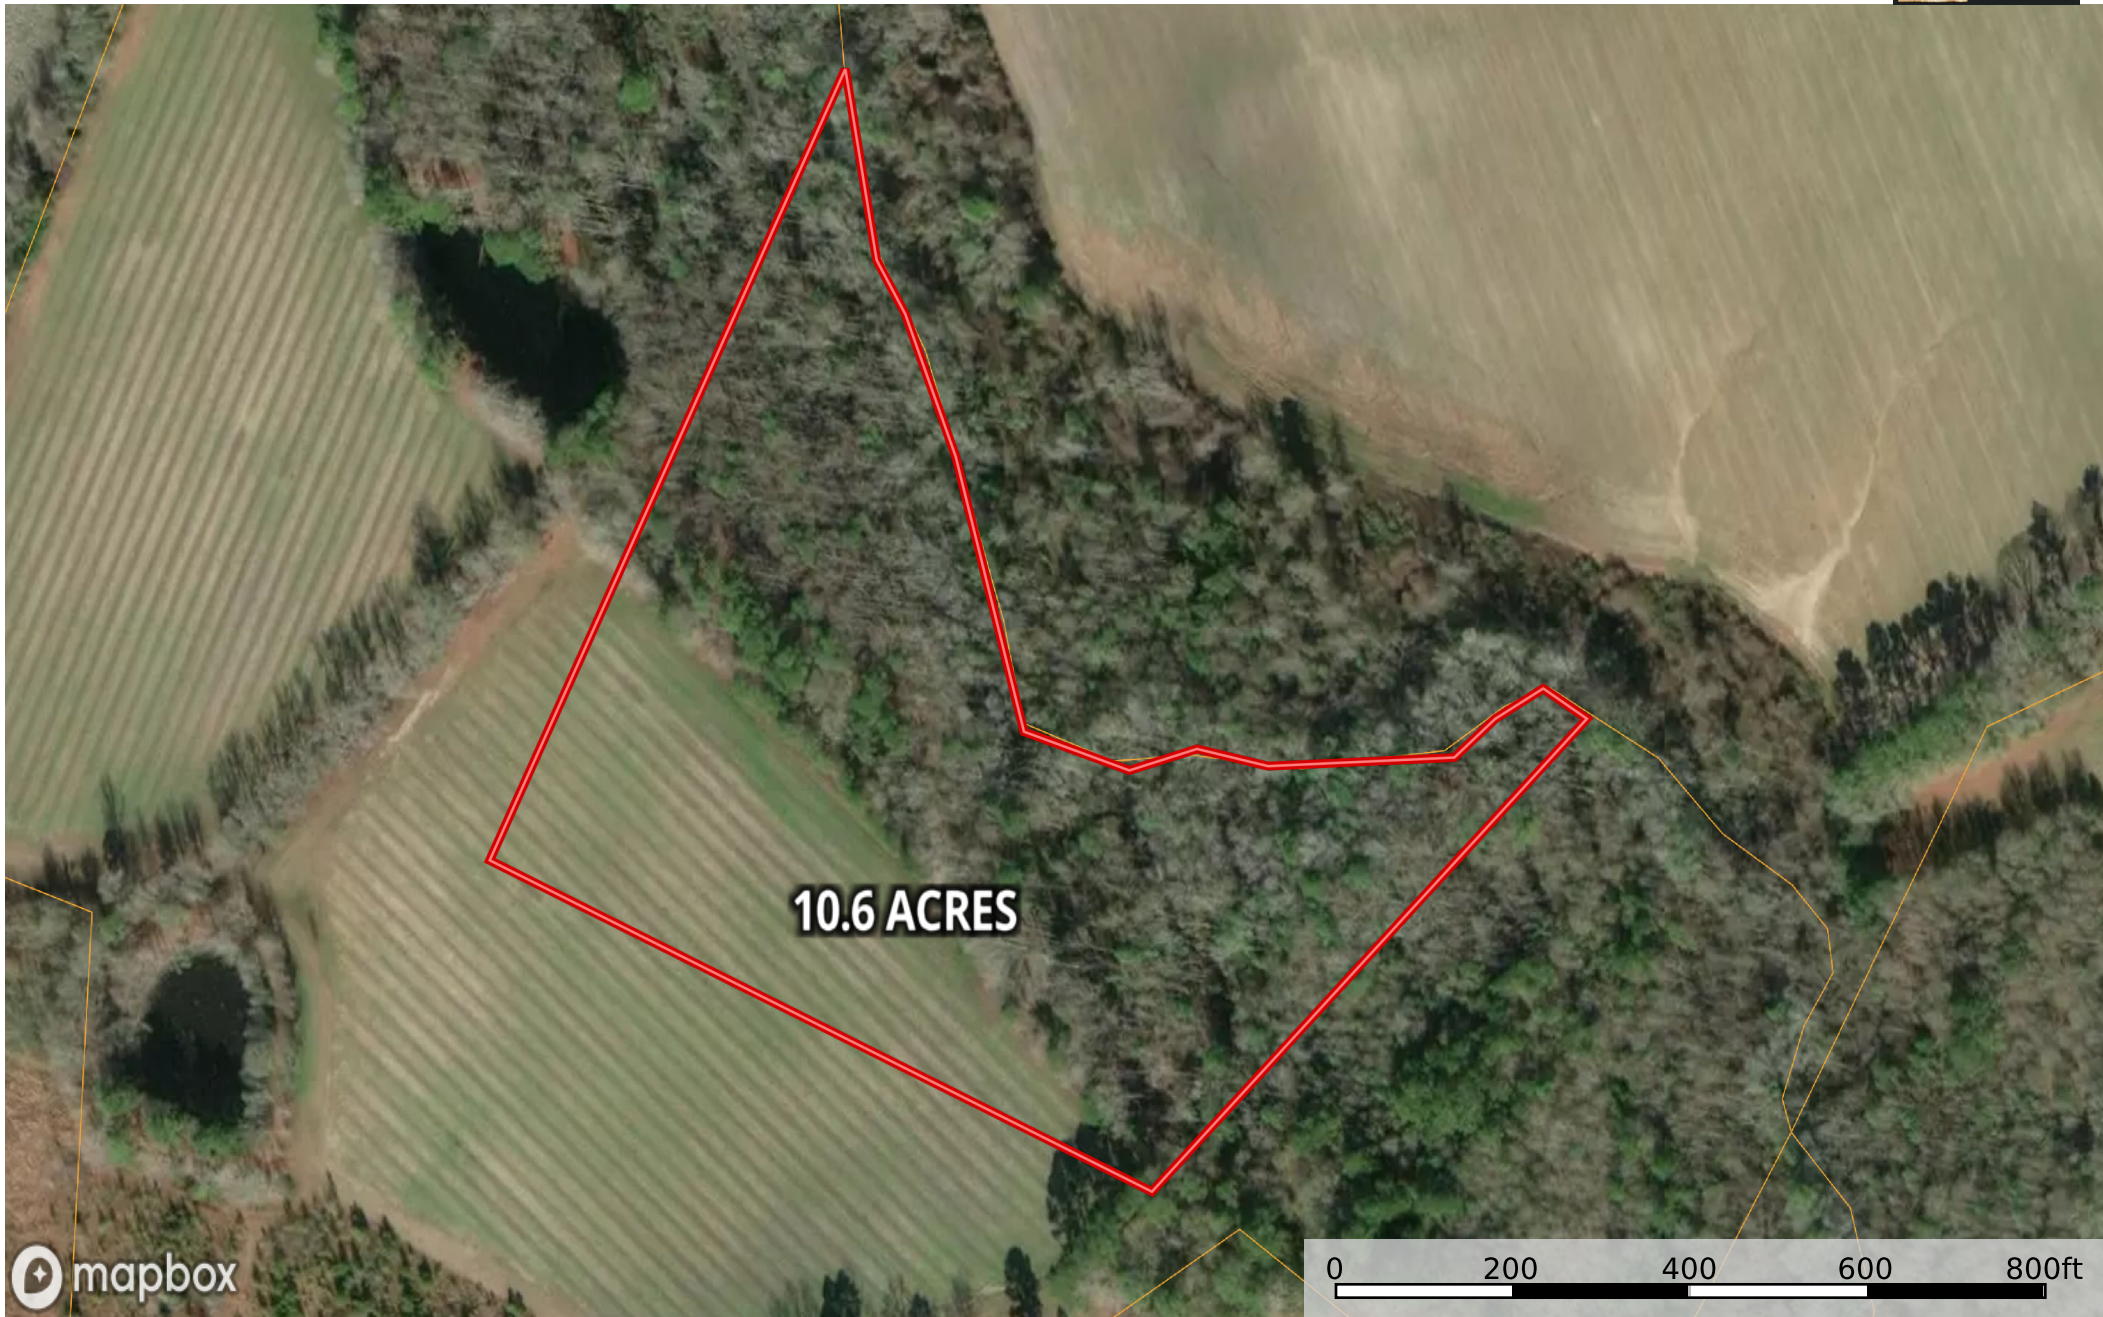

Lot 3 - 10.6 acres Siesta Lane
Georgia, AC +/-

Boundary 1