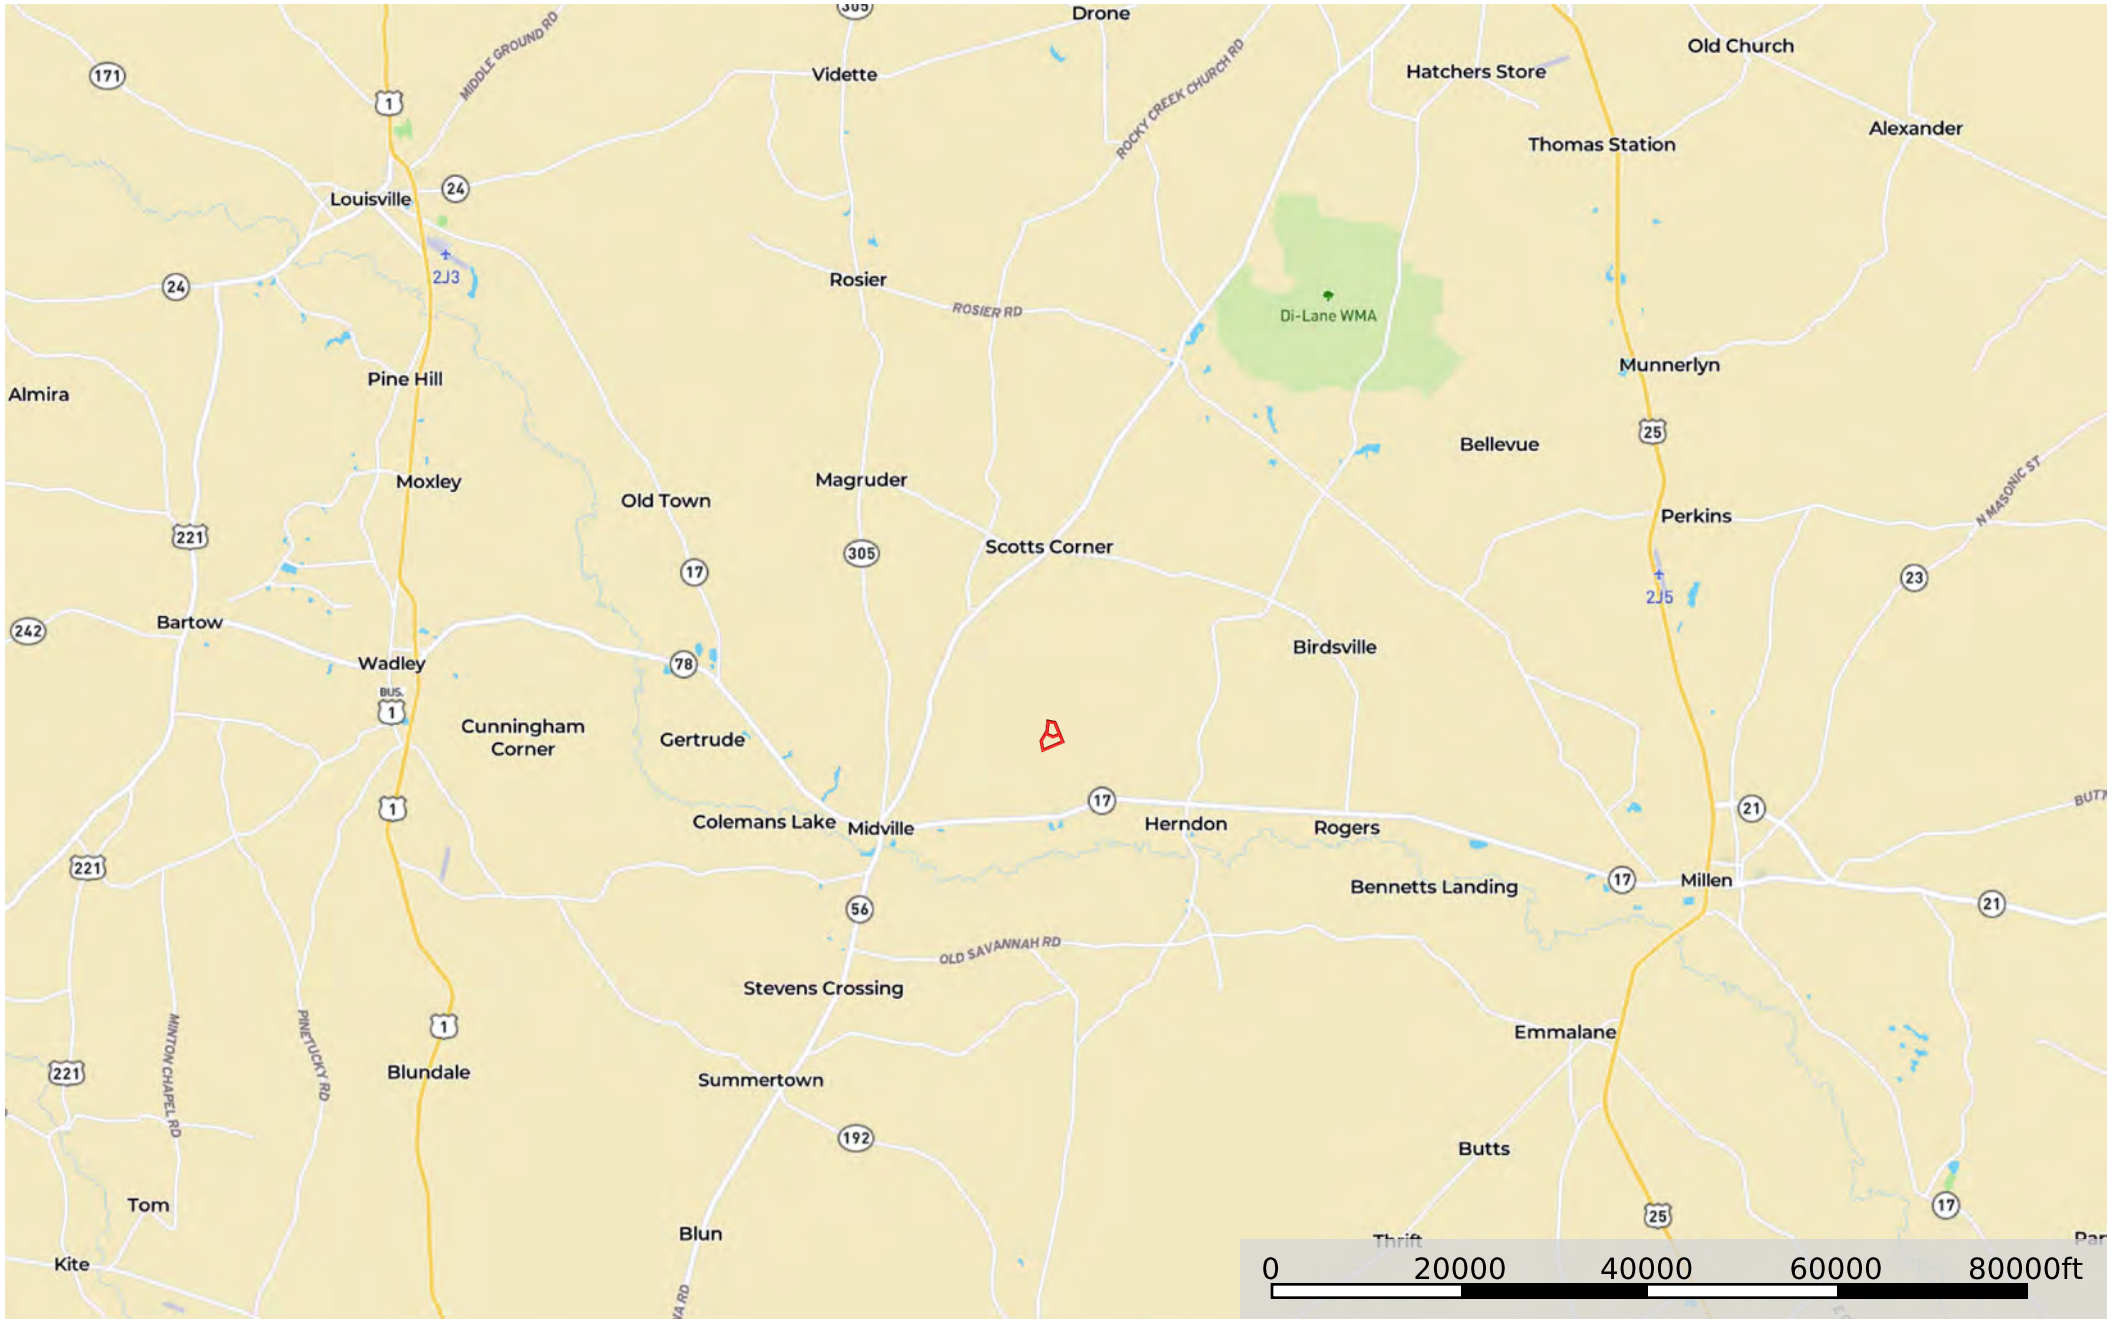

# Subdivided - 90+/- acs Bunn Store Rd.

Burke County, Georgia, 125.23 AC +/-

 Boundary