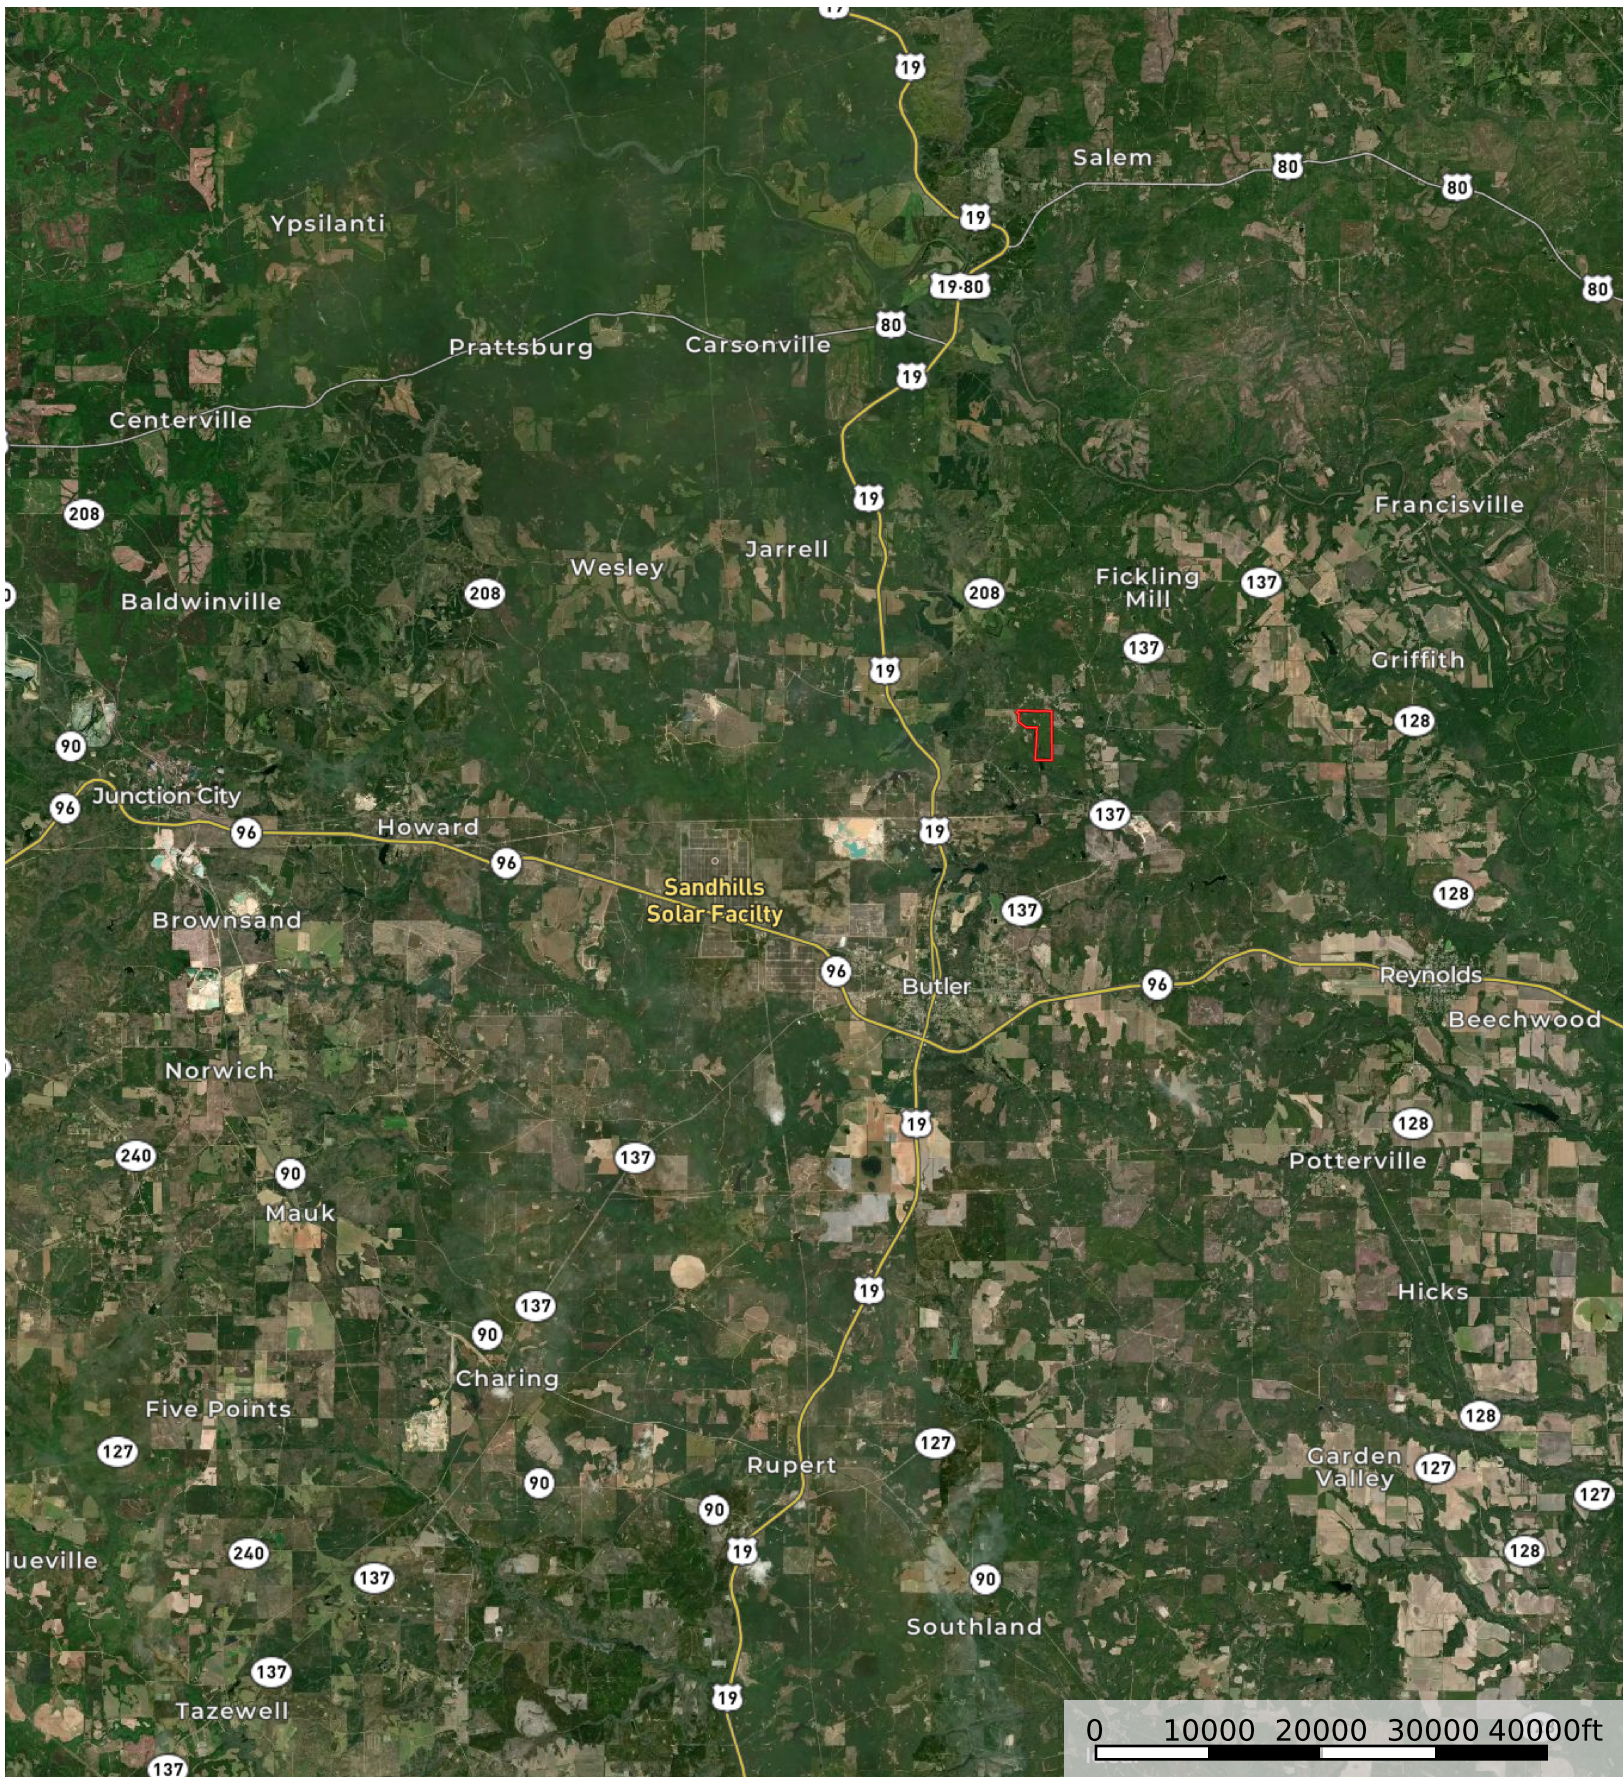

North Taylor Ranch - 199 +/- AC - TAYLOR

Georgia, AC +/-

 Boundary