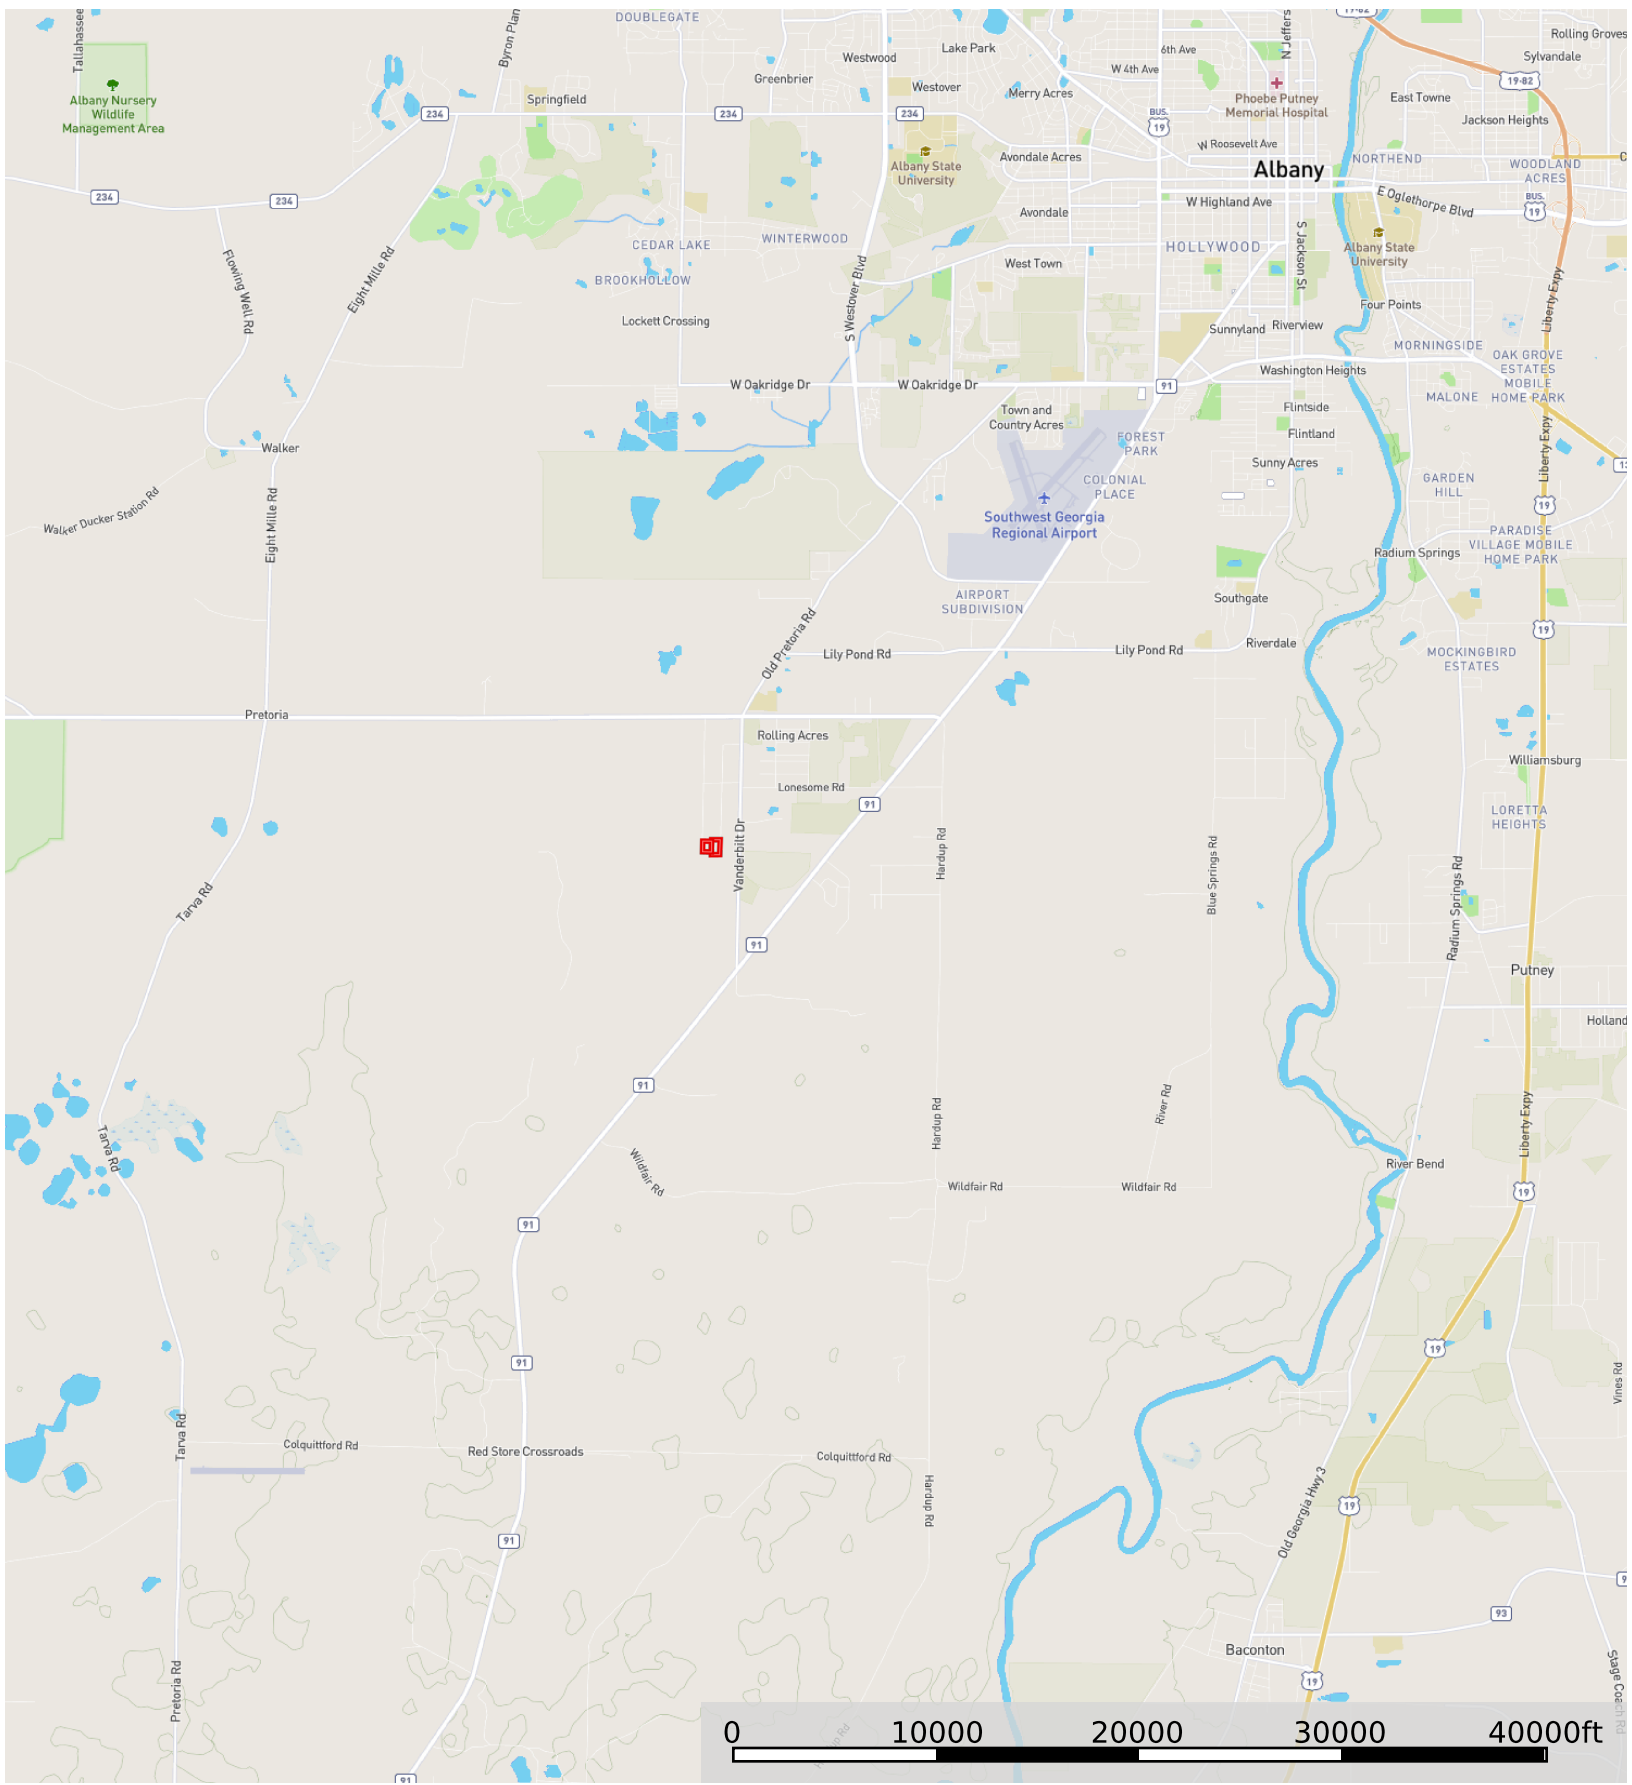

# PB Tracts - 11.92± Acres

Dougherty County, Georgia, AC +/-

Boundary