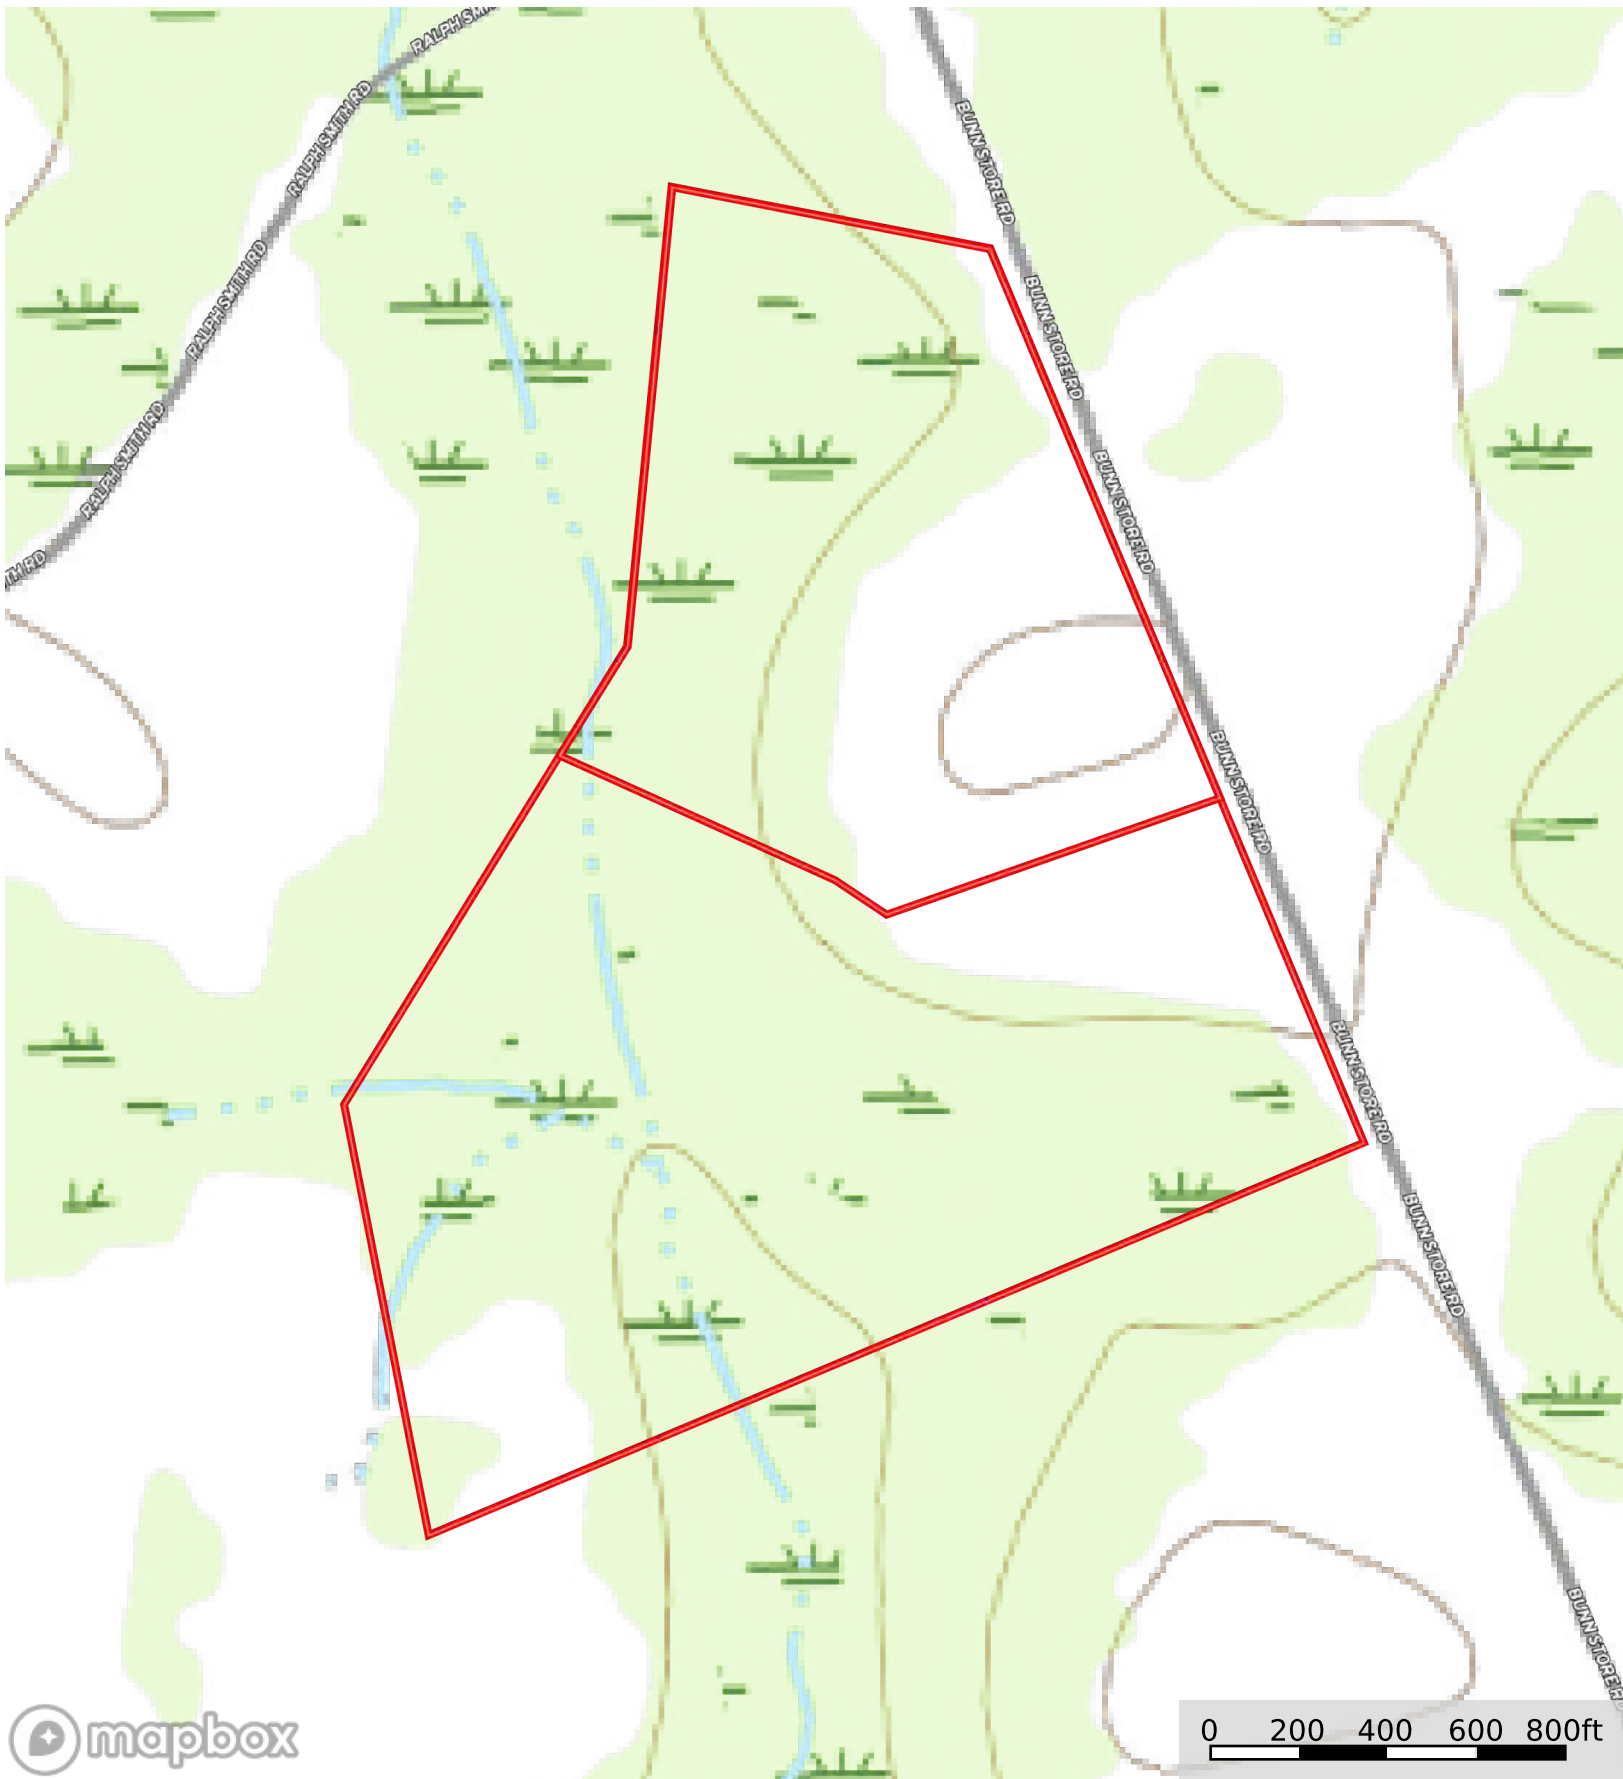

Subdivided - 90+/- acs Bunn Store Rd.  
Burke County, Georgia, 125.23 AC +/-

 Boundary