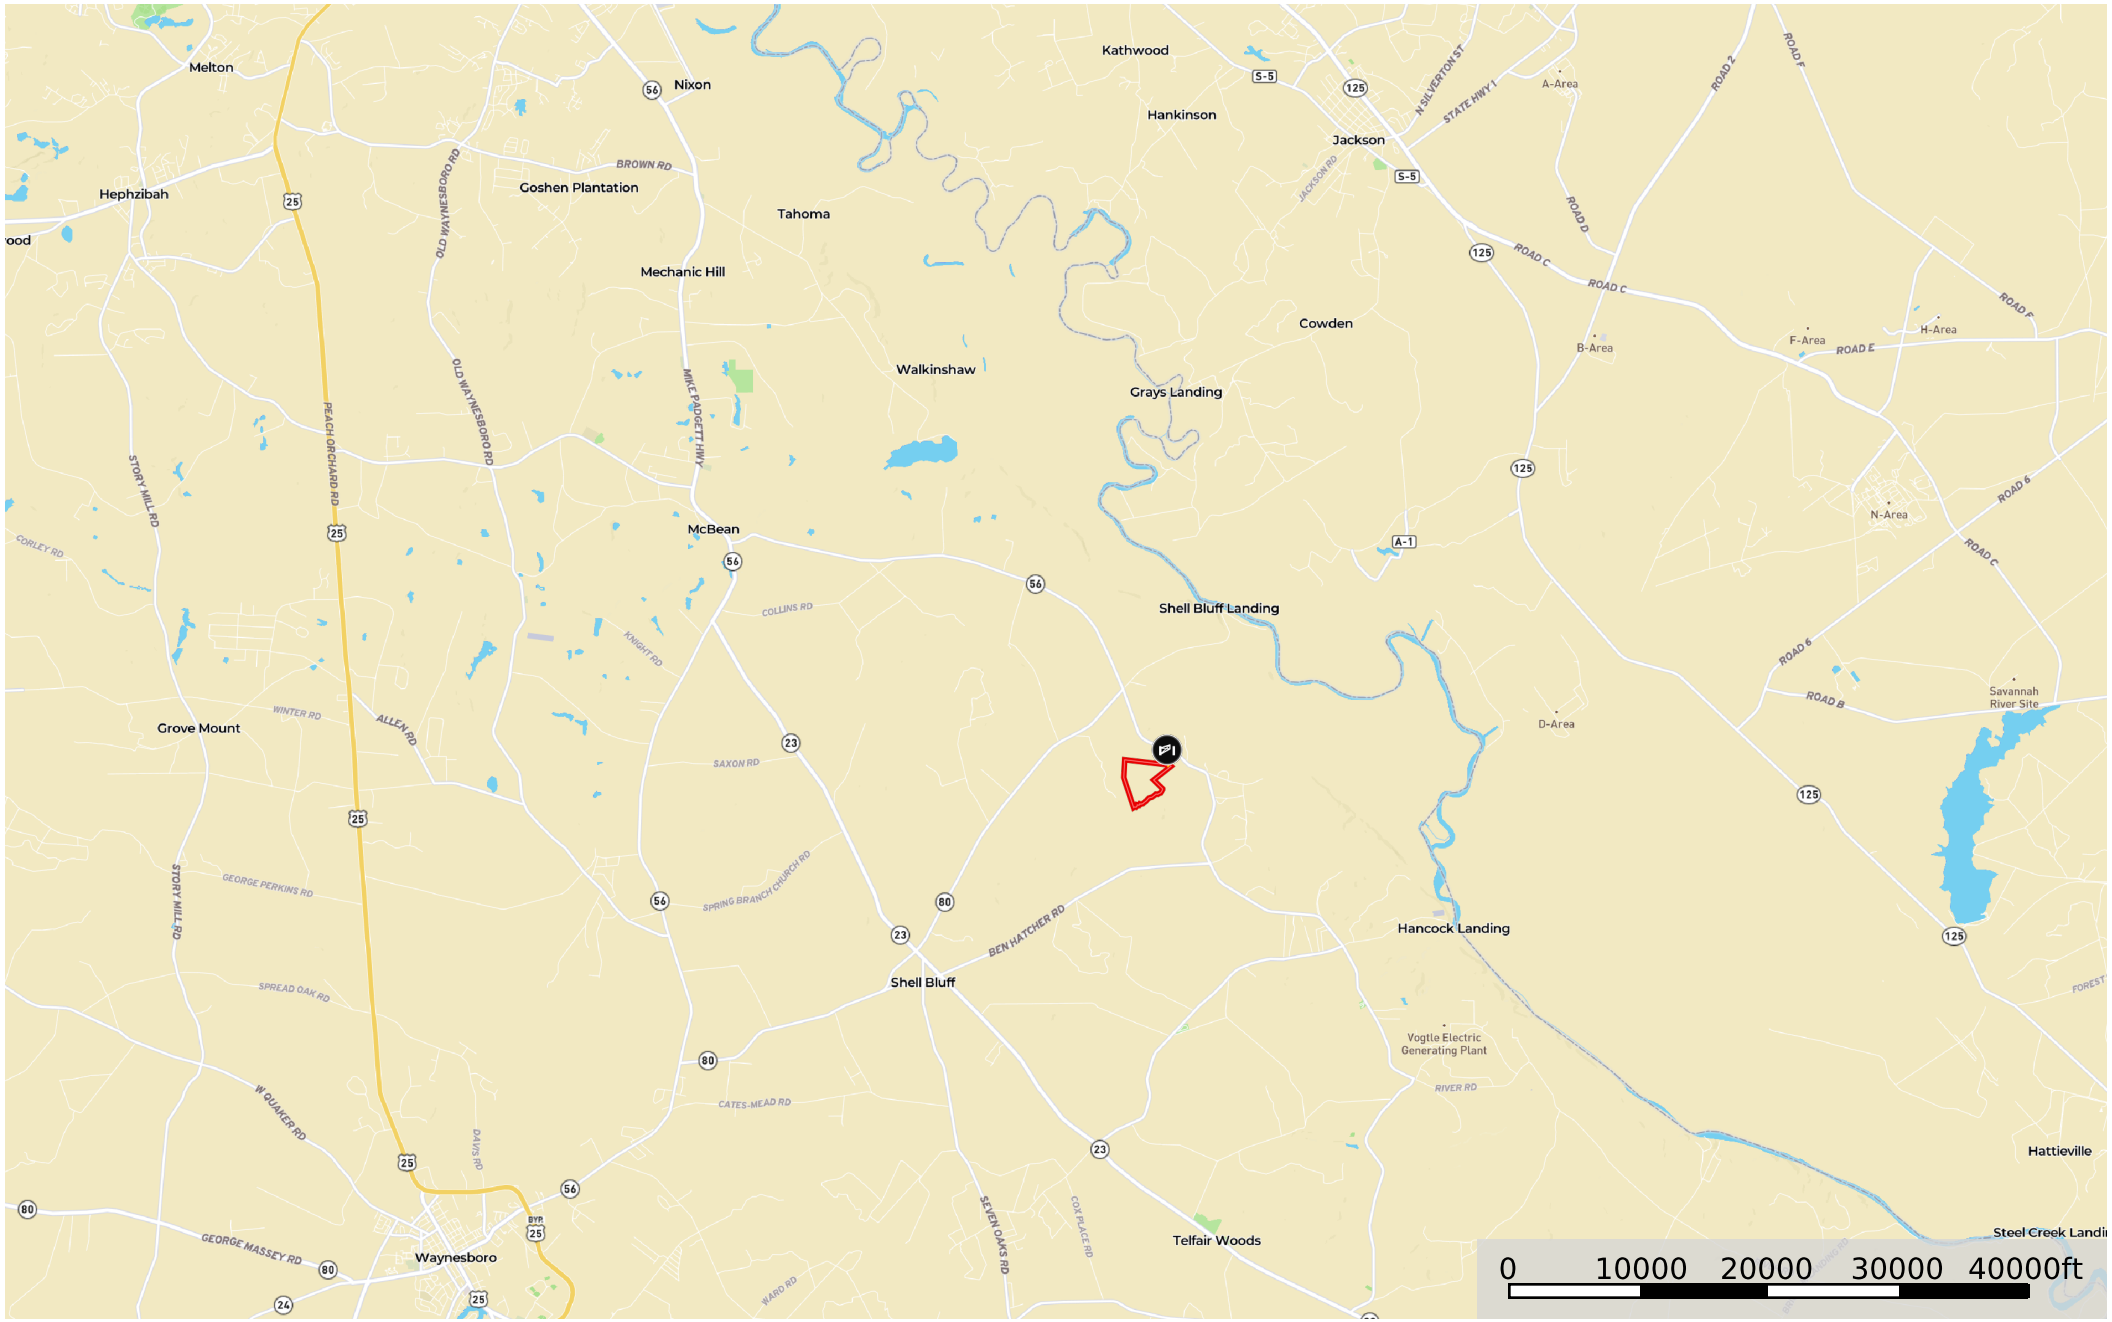

RIVER ROAD WOODS

Burke County, Georgia, 173.81 AC +/-

- Gate
- 30' Ingress/Egress
- Boundary