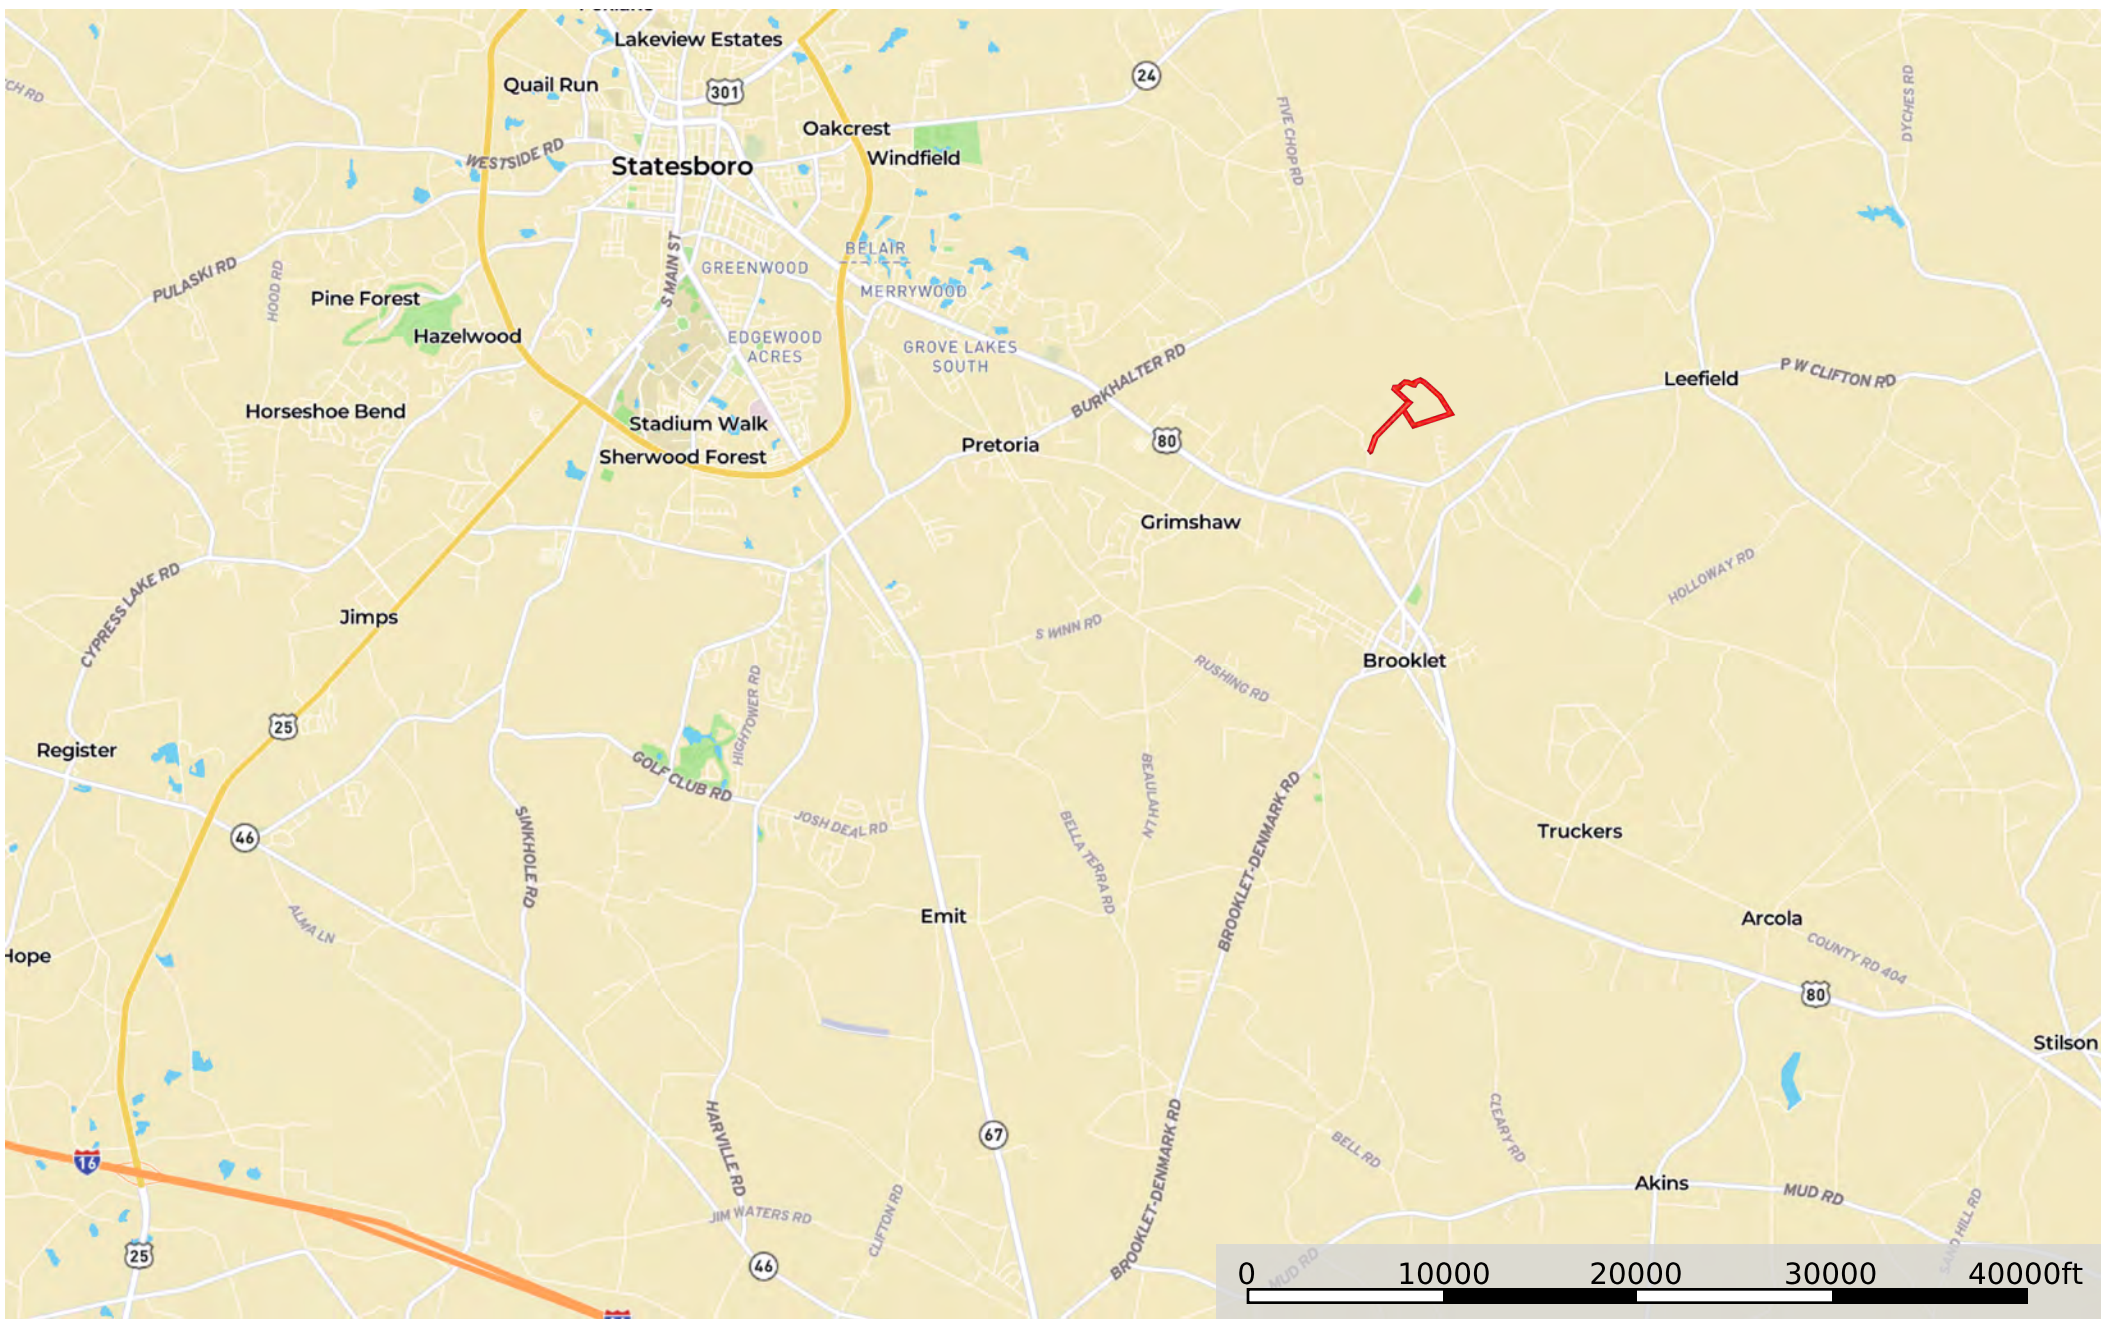

90+/- acs, 2171 Prather Rd./Mann Center Rd.
Bulloch County, Georgia, 90 AC +/-

Boundary Boundary