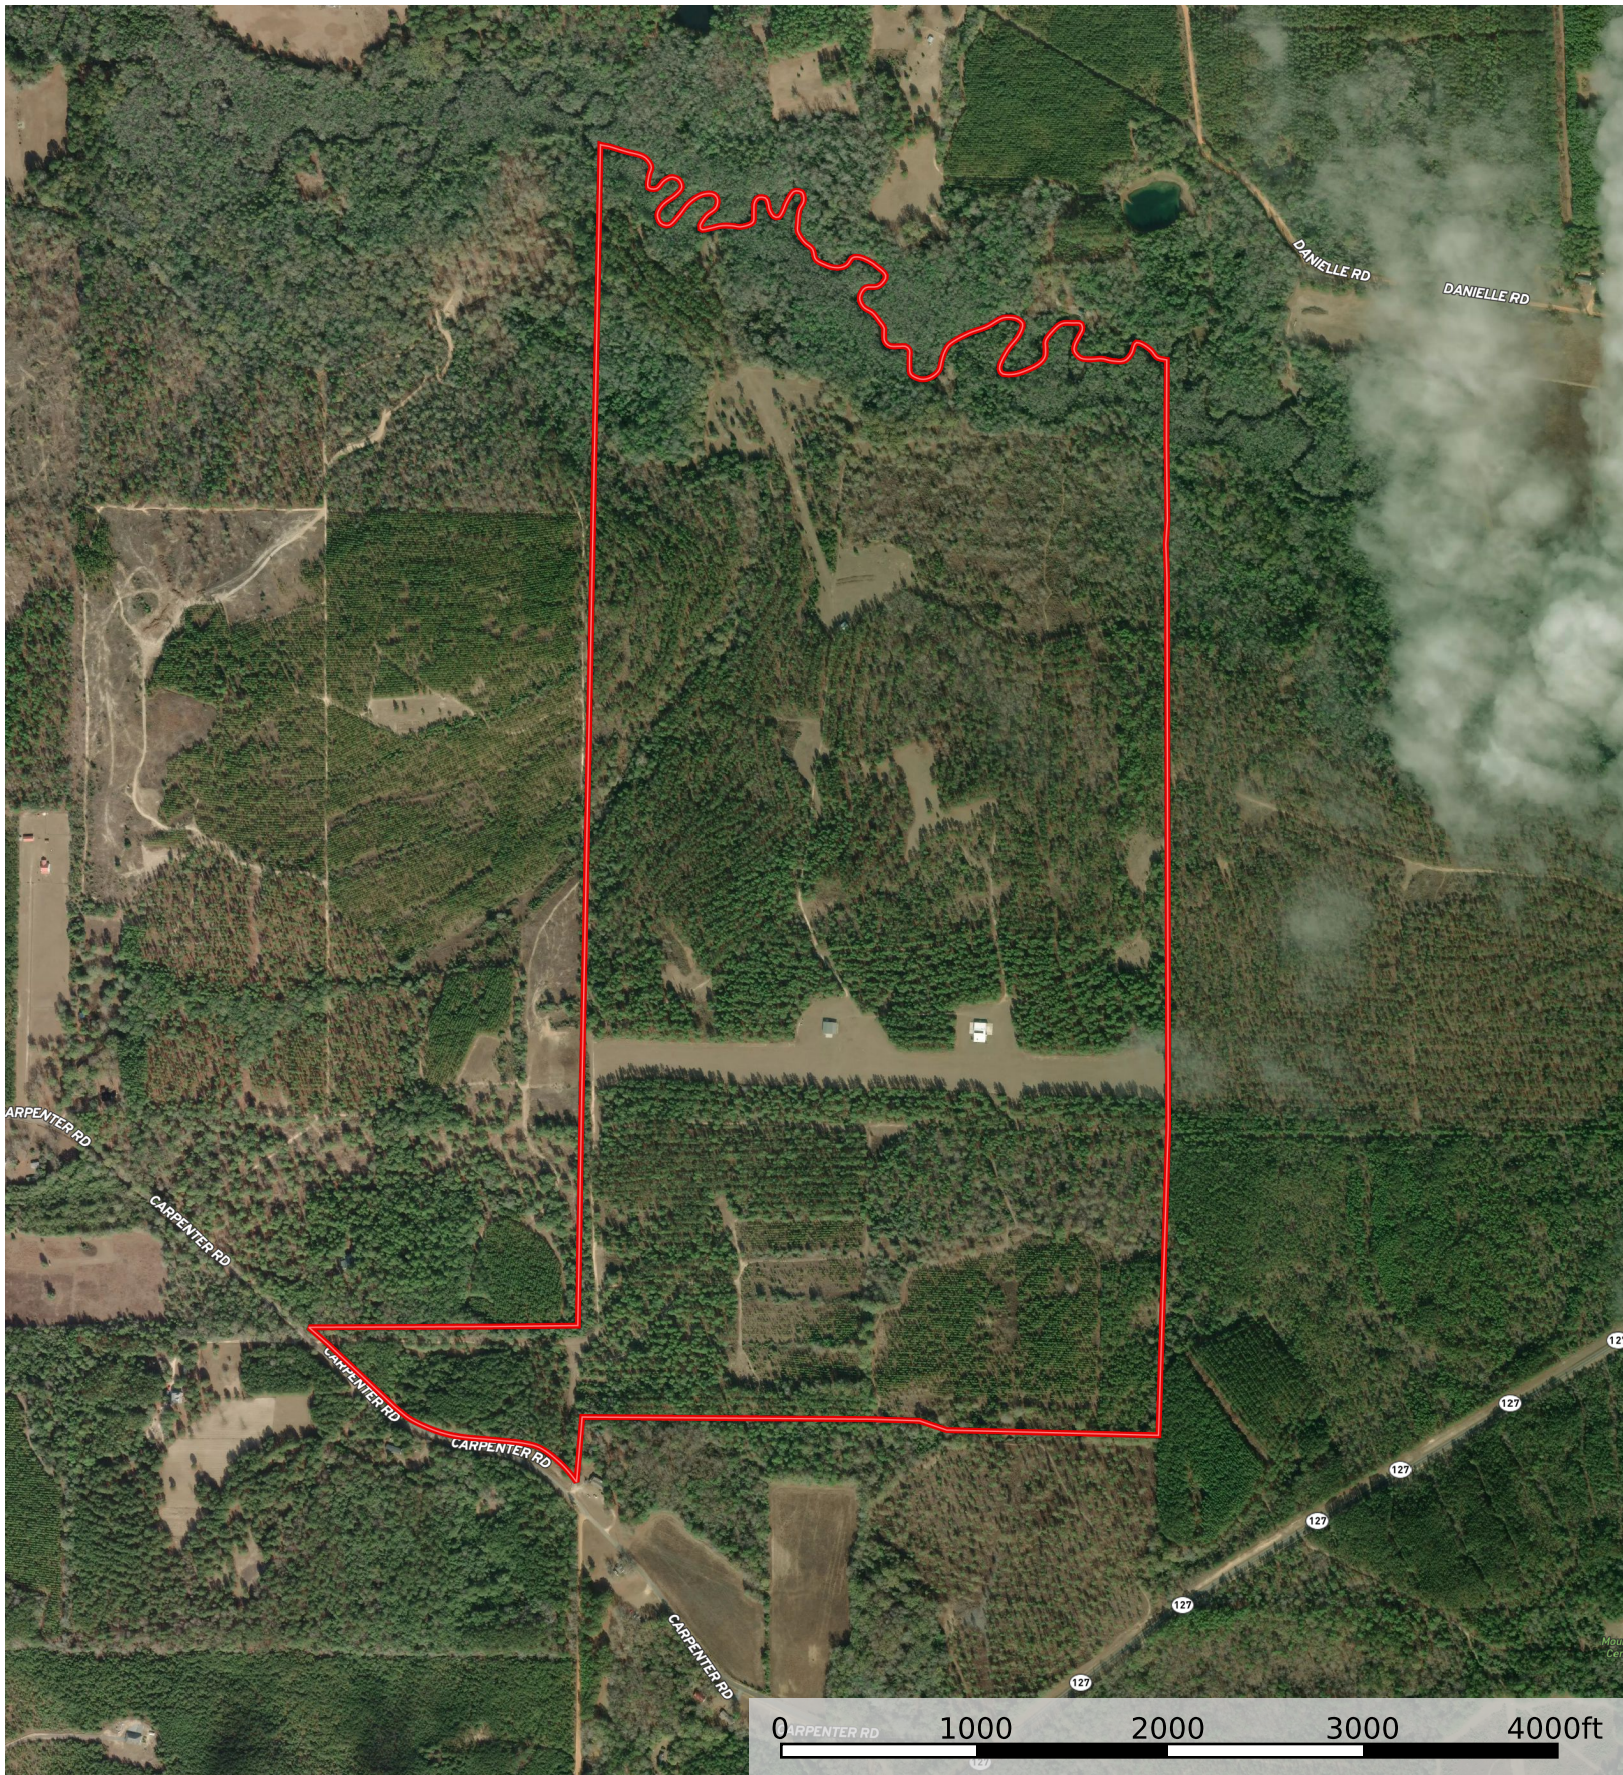

Whitewater Ridge

Taylor County, Georgia, 431 AC +/-

 Boundary