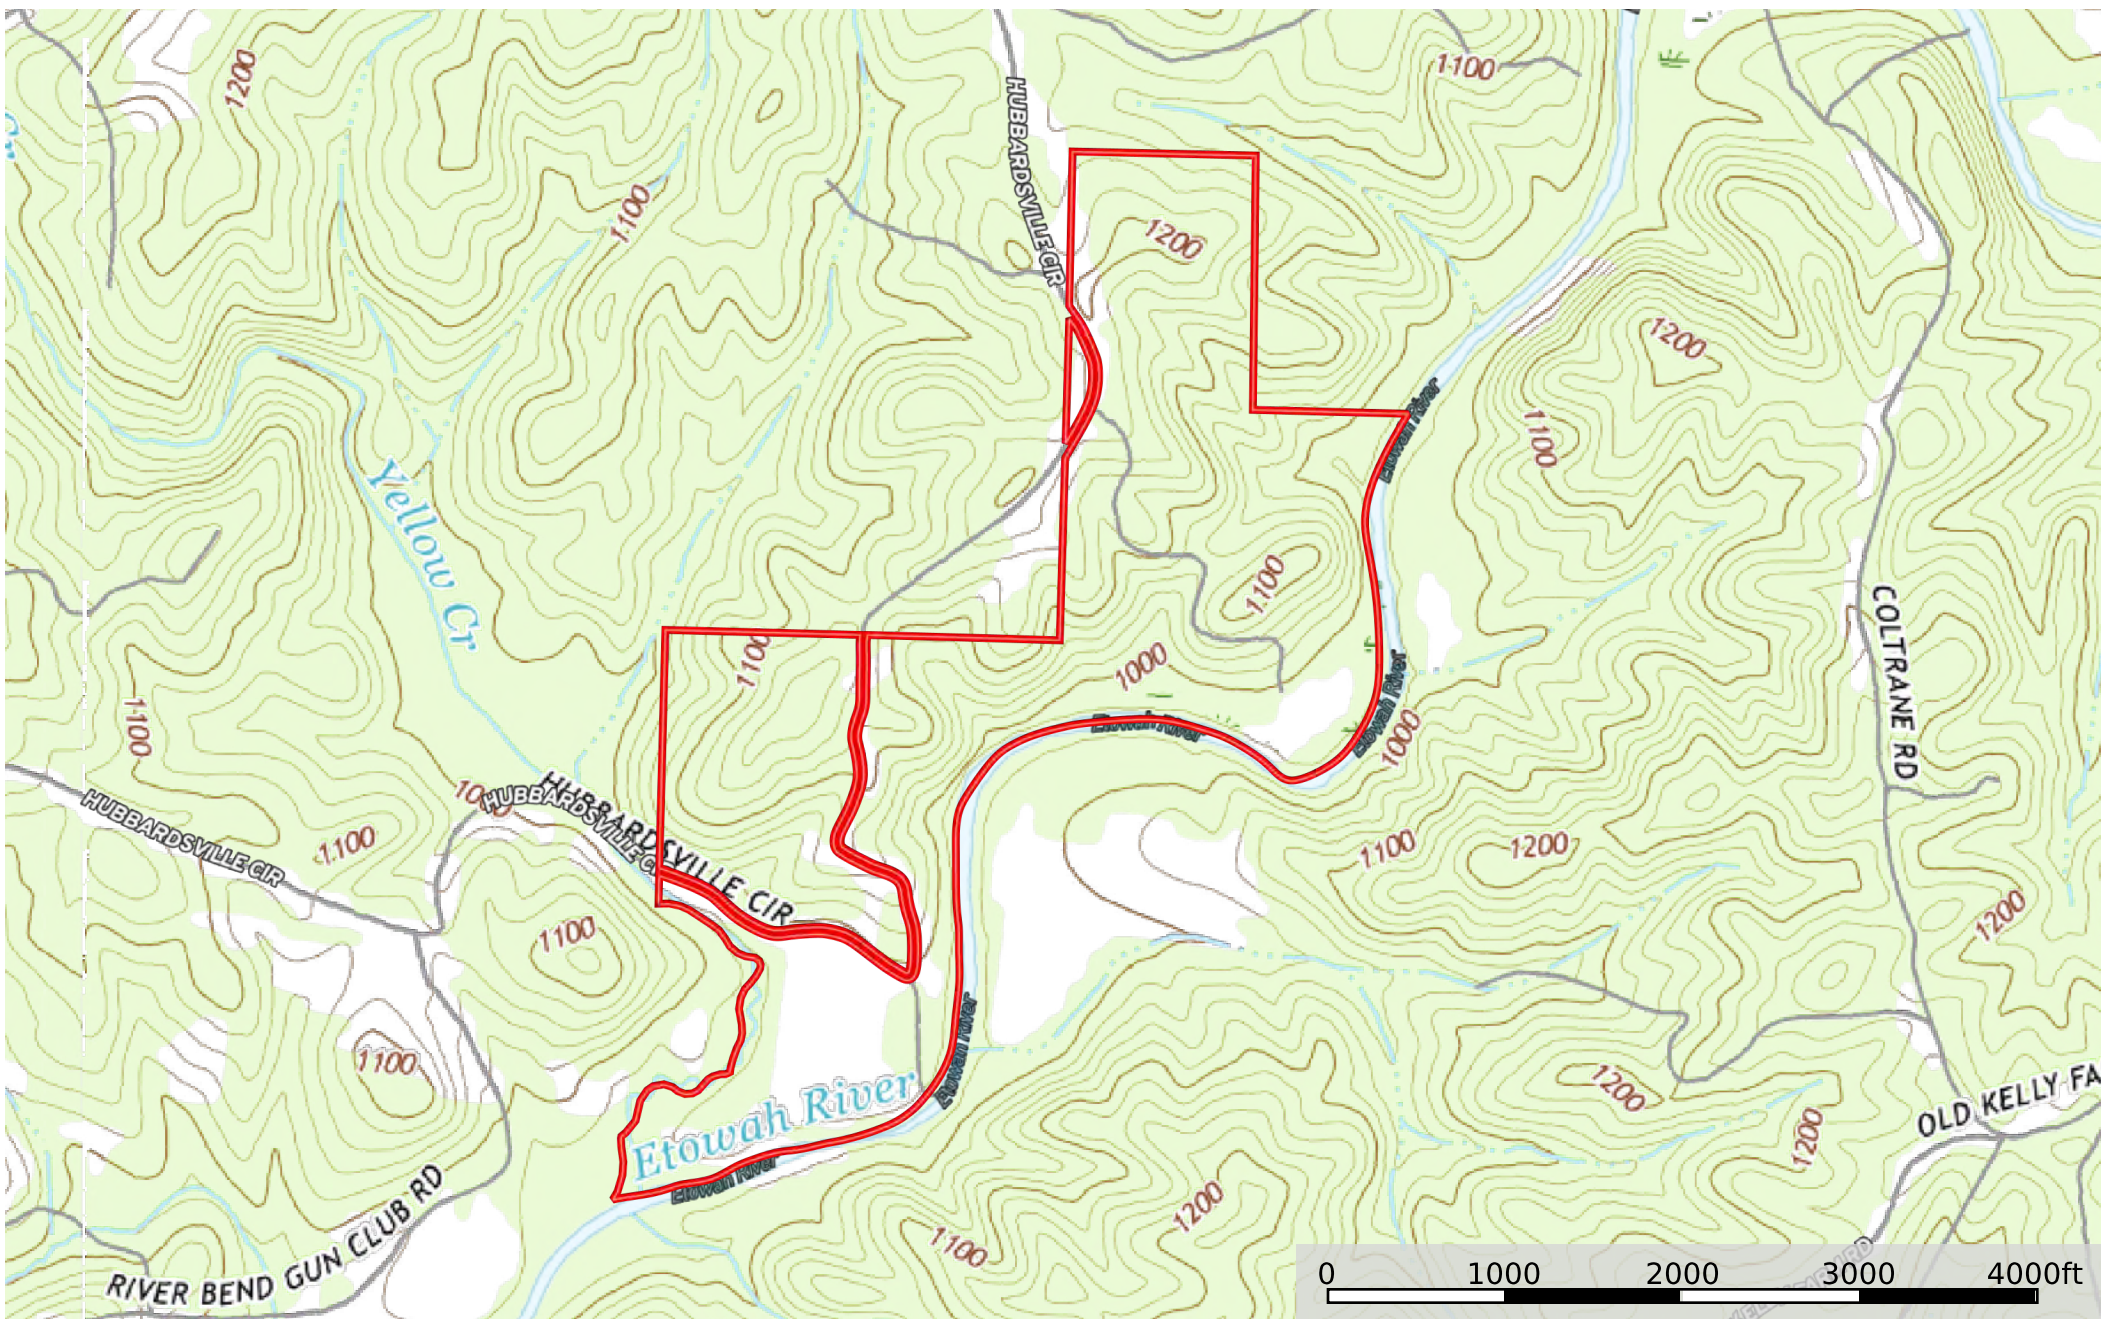

Etowah River Plantation - Dawson County

Georgia, AC +/-

 Boundary  Conservation Easements