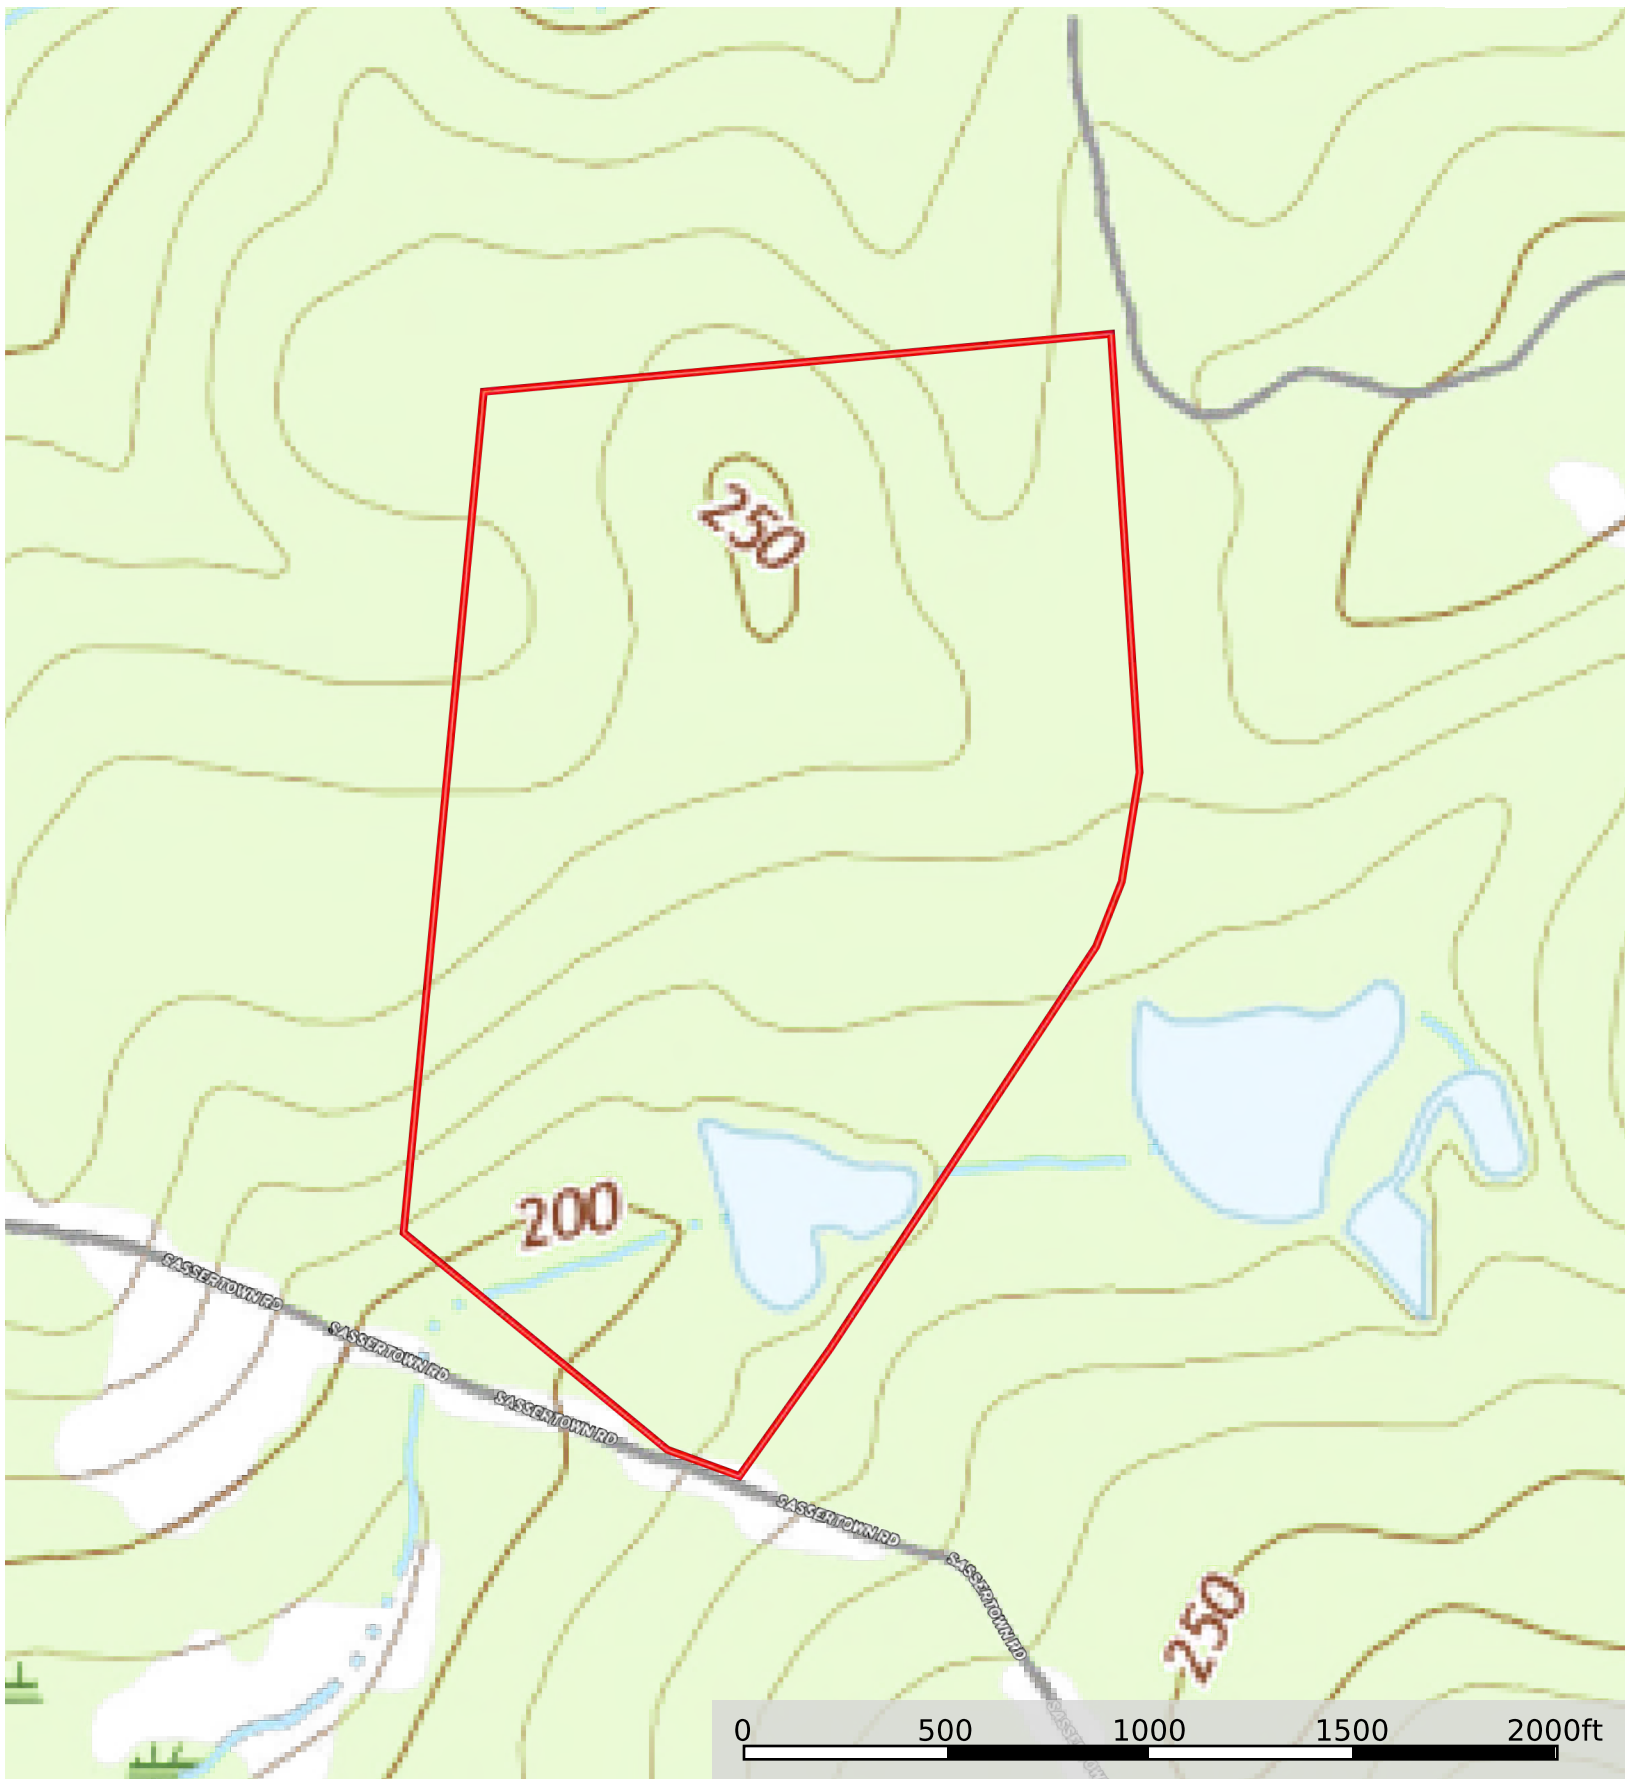

87+/- acres Sassetown Rd, Rocky Ford, GA, 30455
Screven County, Georgia, AC +/-

 Boundary